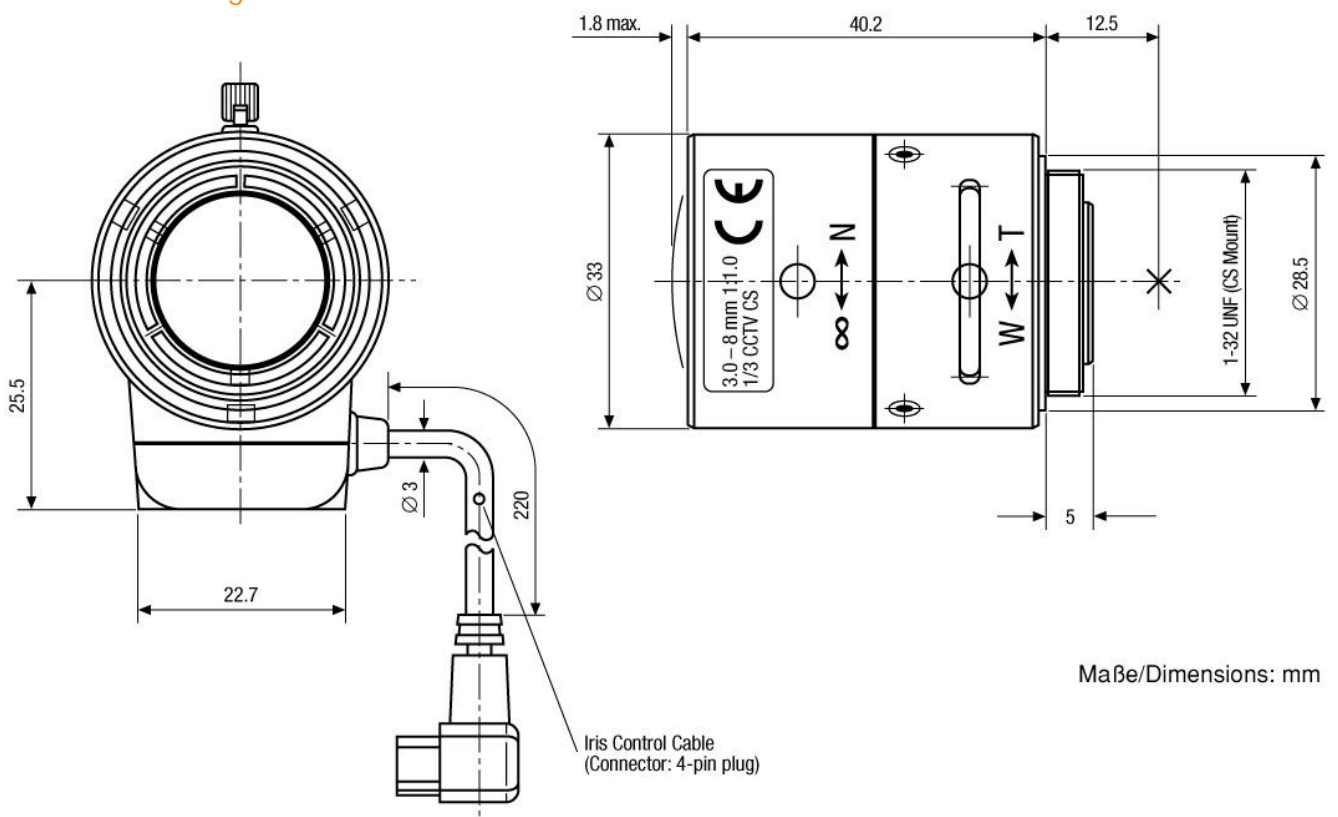

No-Focus-Shift from Visible to Near IR Light Range
Aspherical Lens Elements
High Standard of Optical and Mechanical Quality
With 4-pin Connector

Specifications

.....
Lens type	varifocal
Application range	day/night
Day/Night	yes
Megapixel	no
Aspherical technology	yes
Nominal format size	1/3"
Flange focal length	12.5mm
Mount	CS
Focal length	3 mm - 8 mm
Horizontal angle of view	90,8° - 36,2°
MOD (Minimum object distance)	0,2 m
Aperture range (F)	F1.0-F240
Iris control	DC
Focus constant range	+0.03mm at f3.0mm; +0.03mm at f8.0mm (Focus deviation at switch-over to IR light at 850nm)
.....
Screw-in depth	5.0mm
Filter screw size	not available
Cable length	approx. 20cm
.....

Specifications (continued)

4-pin plug	Standard
Temperature range (operation)	-20°C ~ +50°C
Length	42 mm
Diameter	33 mm
Radius	25,2 mm
Weight	approx. 40g

Technical Drawing

Your partner for eneo products: