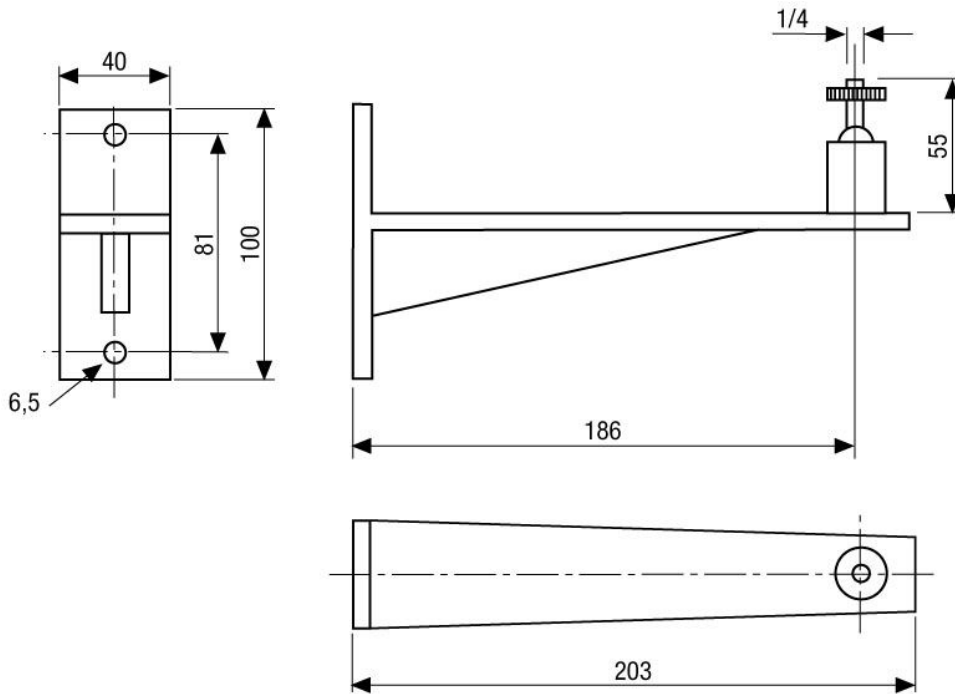

WD-9N

Article-No.: 70023

Wall Mount with Ball Joint,
1/4" Camera Fixing Screw,
Black Finish

Mainfeatures

For wall mounting
Adjustable ball-point head

Rugged aluminium construction
Ready for installation

Specifications

Mounting distance from fixing point to wall	203mm
Load capacity	350g
Camera mount	1/4" - 20 UNC thread
Material	Aluminium
Colour	black
Weight	260g

Technical Drawing

Maße/Dimensions: mm

Your partner for eneo products: