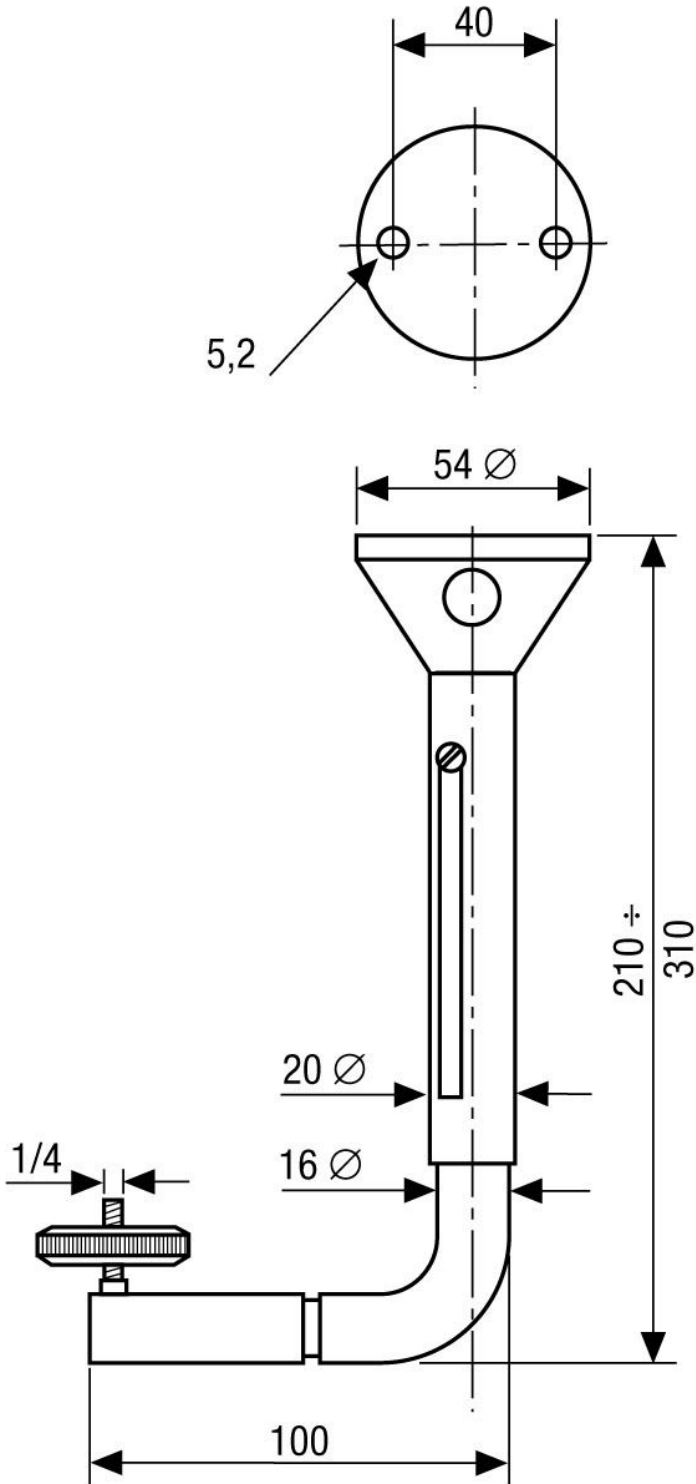

## WD-13/E

Article-No.: 70220

Ceiling Mount w. Ball Joint, extendable  
1/4" Camera Fixing Screw, RAL7032

### Mainfeatures

For Ceiling Mounting  
Rugged Aluminium Construction

Adjustable Camera Mounting Position  
Adjustable Ball-point Head

### Specifications

Load capacity	500g
Camera mount	1/4" - 20 UNC thread
Material	Aluminium
Colour	RAL7032
Weight	500g

## Technical Drawing

Maße/Dimensions: mm

Your partner for eneo products: