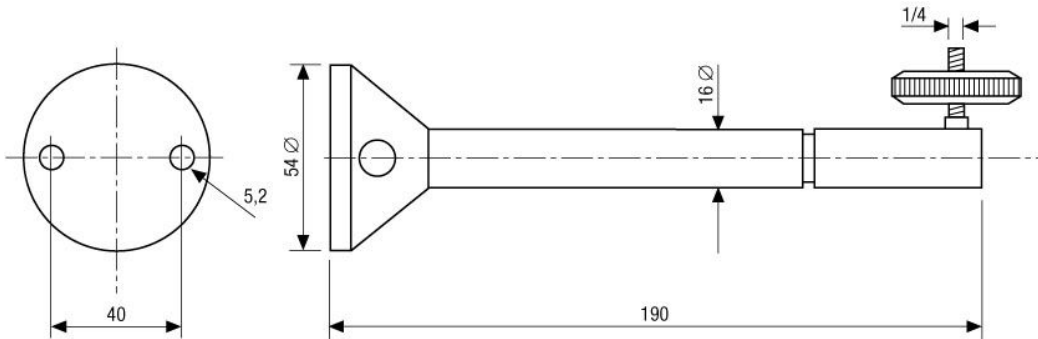

### Mainfeatures

For Wall- and Ceiling Mounting  
Adjustable Ball-point Head

Rugged Aluminium Construction  
Ready for Installation

### Specifications

|                                     |                      |
|-------------------------------------|----------------------|
| Mounting distance from fixing point | 190mm                |
| Load capacity                       | 500g                 |
| Camera mount                        | 1/4" - 20 UNC thread |
| Material                            | Aluminium            |
| Colour                              | RAL7032              |
| Weight                              | 220g                 |

## Technical Drawing

Maße/Dimensions: mm

Your partner for eneo products: