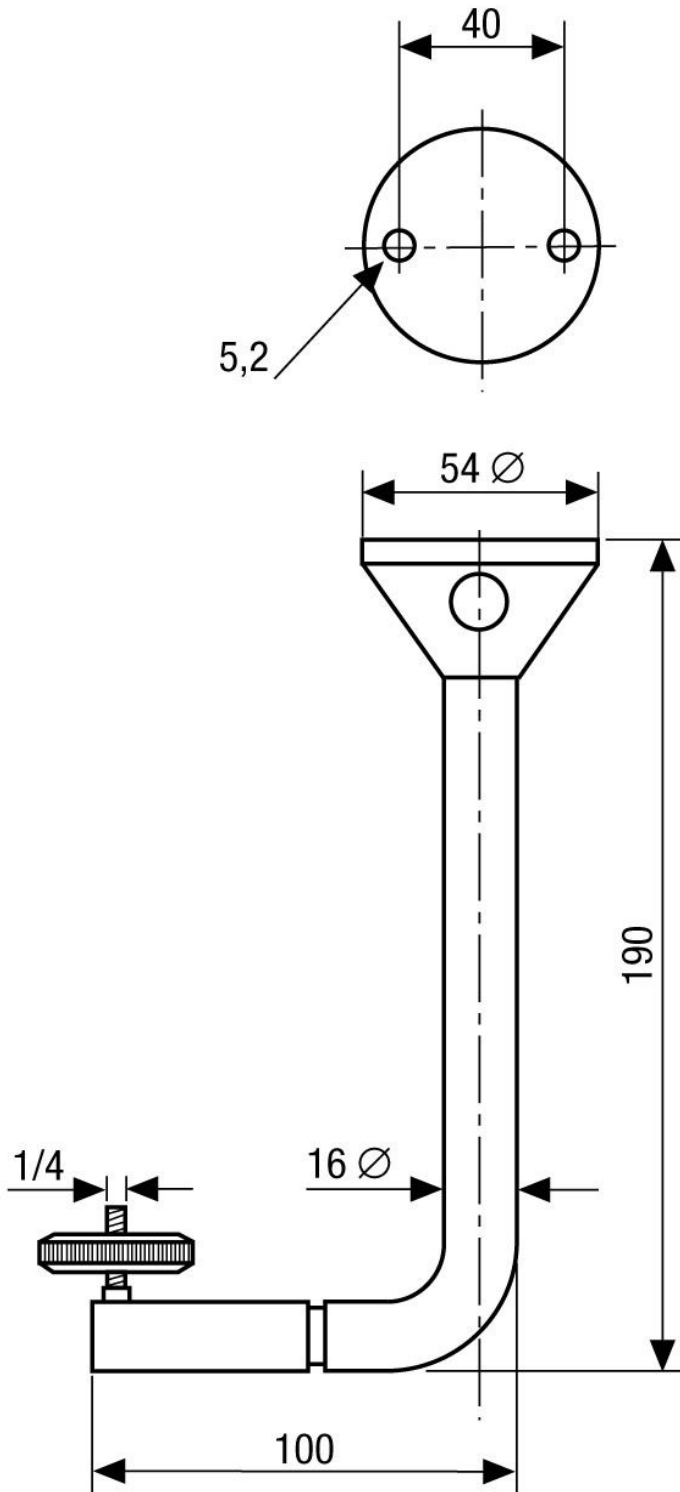

## WD-13-WA

Article-No.: 70836

Ceiling Mount with Ball Joint,  
1/4" Camera Fixing Screw,  
RAL9006

### Mainfeatures

For ceiling mounting  
Adjustable ball-point head

Rugged aluminium construction  
Ready for installation

### Specifications

Mounting distance from fixing point to ceiling	190mm
Load capacity	500g
Camera mount	1/4" - 20 UNC thread
Material	Aluminium
Colour	RAL9006
Weight	440g

## Technical Drawing

Maße/Dimensions: mm

Your partner for eneo products: