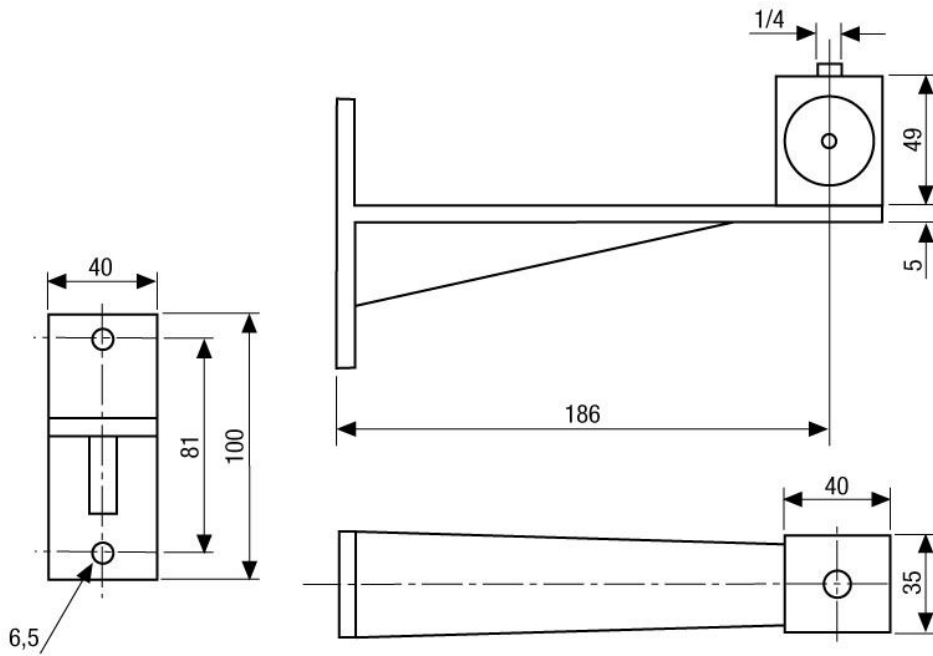

WD-8/MK

Article-No.: 71310

Wall Mount with Swivel Head,
1/4" Camera Fixing Screw,
Black Finish

Mainfeatures

For wall mounting
Adjustable swivel head

Rugged aluminium construction
Ready for installation

Specifications

Mounting distance from fixing point to wall	186 mm
Load capacity	3 kg
Camera mount	1/4" - 20 UNC thread
Material	Aluminium
Colour	black
Weight	240 g

Technical Drawing

Maße/Dimensions: mm

Your partner for eneo products: