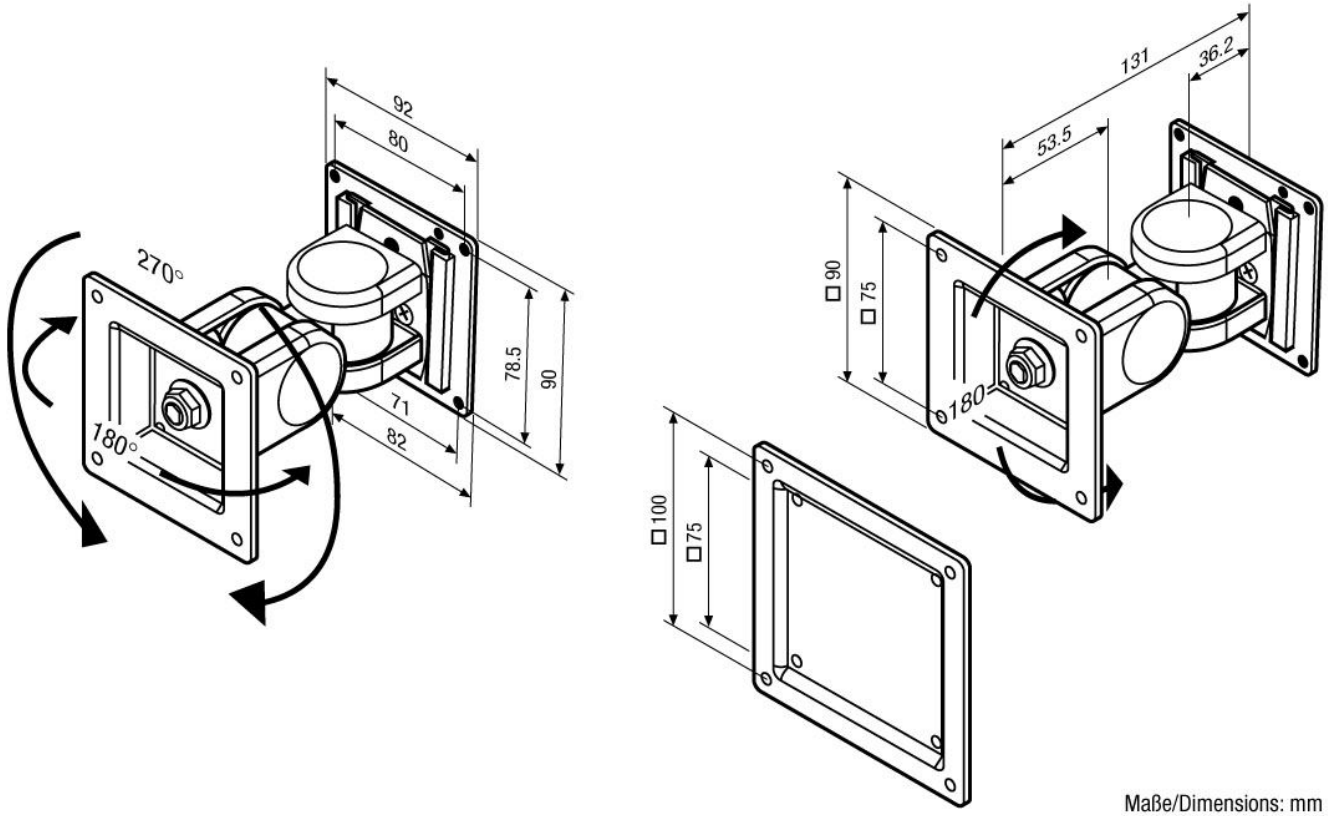

VMC-LCD/WMB-4

Article-No.: 90468

Wall Bracket for LCD
Monitors up to 23", Pan and
Tiltable

Mainfeatures

For wall mounting of TFT/LCD monitors up to 23"
Pan/tilt range: +/-90° horizontal und vertical
Vesa 75mm/Vesa 100mm standard, 4x4mm holes
Load capacity: 13kg

Swivel head with a large adjustment range
Display pivot for 270°
Rugged aluminium construction
Separate wall mount plate

Technical Drawing

Your partner for eneo products: