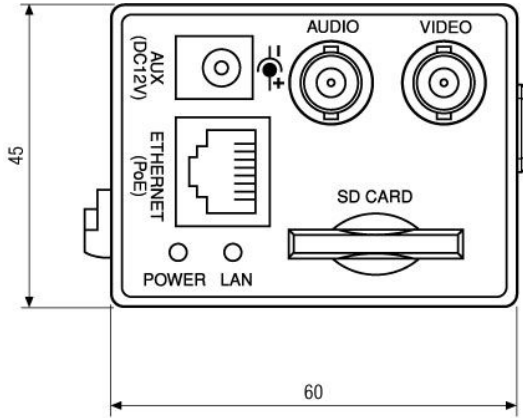

Technical Drawing