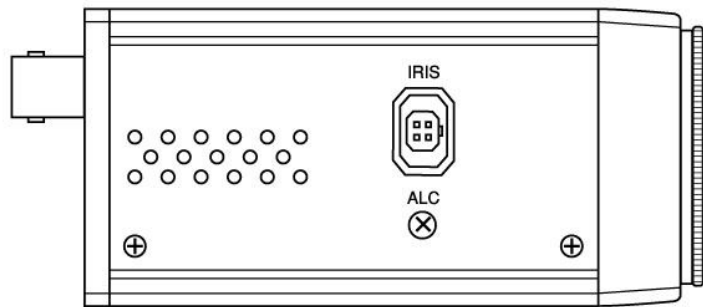

Technical Drawing