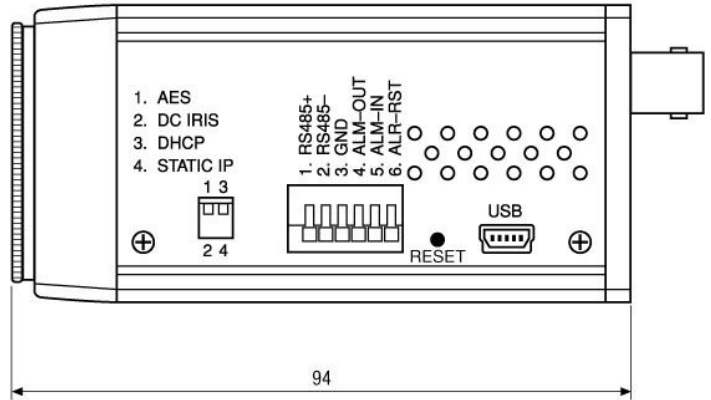

Technical Drawing