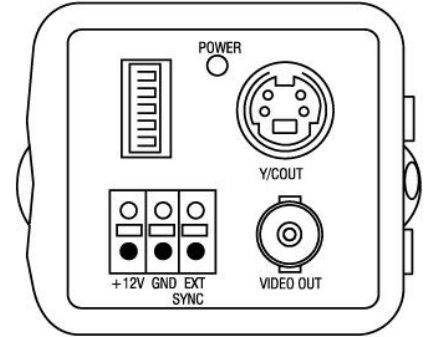

VKC-1410

Article-No.: 91819

1/4" Colour Camera with 21x
Zoom Lens, DSP, 12VDC, 480TVL,
0,97Lux

Mainfeatures

Integrated 21x AF Zoom Lens/8x Digital Zoom
Digital Signal Processing (DSP)
Electronic Shutter Control (ESC)
Automatic White Balance
Text and Camera ID Display

Resolution of 480 Horizontal Lines
Back Light Compensation (BLC)
Aperture Correction (APC)
CCVS and Y/C Output
On-screen Menu Control

Optional Accessories

Image	Artikel-Nr. / Typ	Description
	WD-18	Wall Mount with Ball Joint, 1/4" Camera Fixing Screw, beige Grey
	VT-PS12DC-9	Plug-in Power Supply Unit 100-240VAC 12VDC (1.0Amp), Regulated, w. open Ends

Technical Drawing

Maße/Dimensions: mm

Your partner for eneo products: