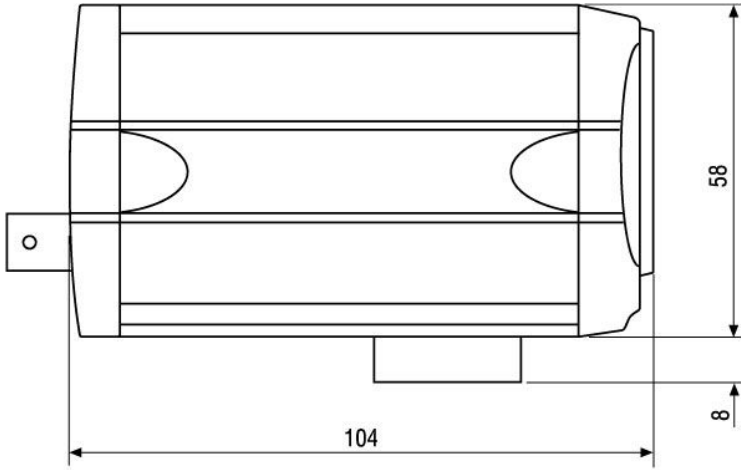

VKC-1410

Article-No.: 91819

1/4" Colour Camera with 21x
Zoom Lens, DSP, 12VDC, 480TVL,
0,97Lux

Mainfeatures

Integrated 21x AF Zoom Lens/8x Digital Zoom
Digital Signal Processing (DSP)
Electronic Shutter Control (ESC)
Automatic White Balance
Text and Camera ID Display

Resolution of 480 Horizontal Lines
Back Light Compensation (BLC)
Aperture Correction (APC)
CCVS and Y/C Output
On-screen Menu Control

Optional Accessories

Image	Artikel-Nr. / Typ	Description
	WD-18	Wall Mount with Ball Joint, 1/4" Camera Fixing Screw, beige Grey
	VT-PS12DC-9	Plug-in Power Supply Unit 100-240VAC 12VDC (1.0Amp), Regulated, w. open Ends

Technical Drawing

Maße/Dimensions: mm

Your partner for eneo products: