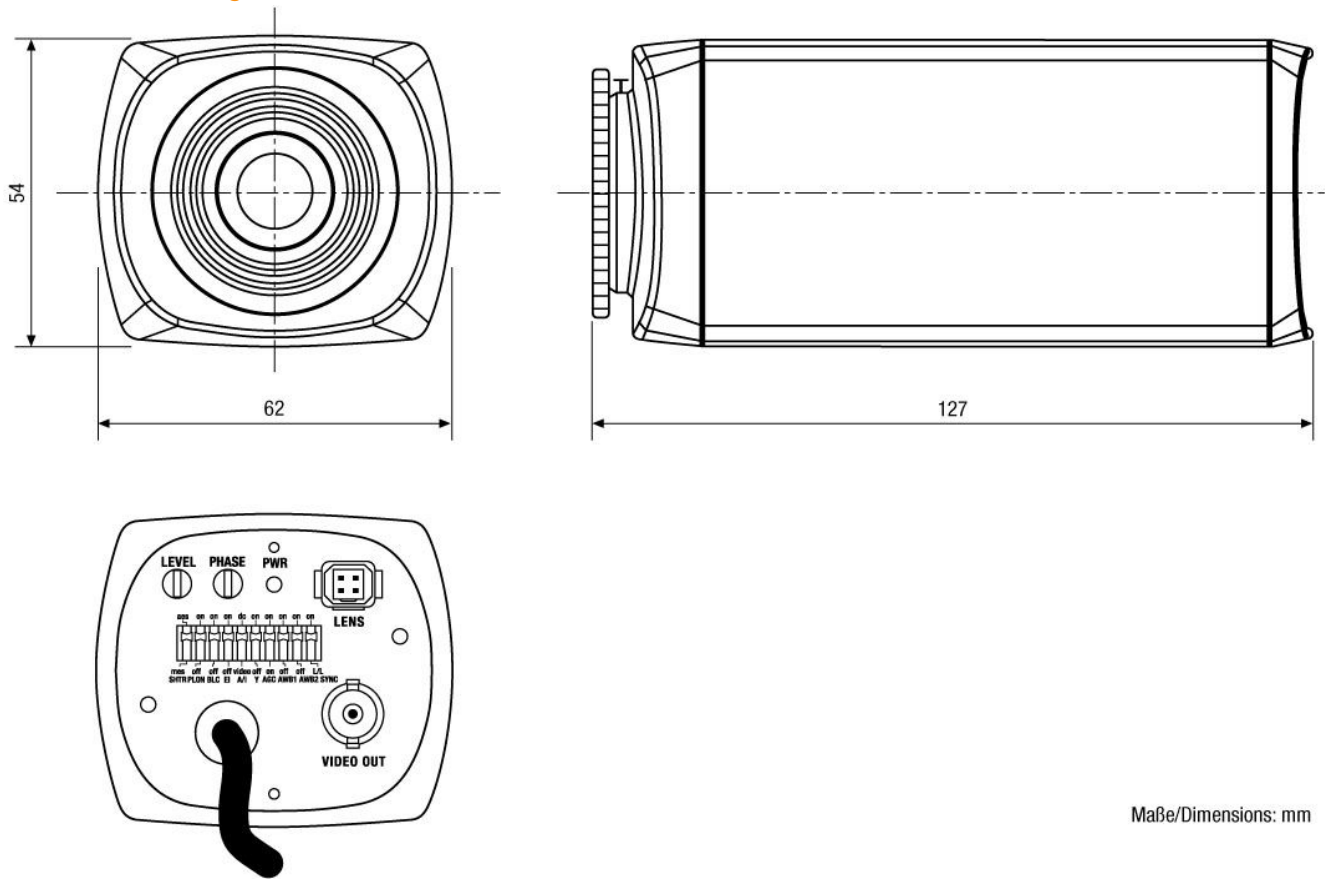

Optional Accessories (continued)

Image	Artikel-Nr. / Typ	Description
	WD-18	Wall Mount with Ball Joint, 1/4" Camera Fixing Screw, beige Grey

Technical Drawing