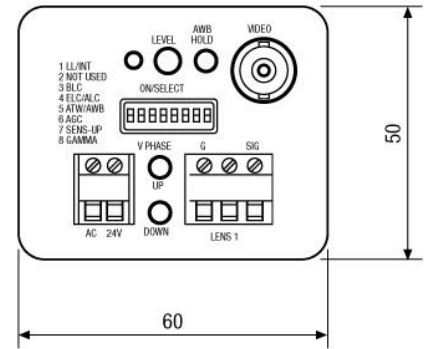

Optional Accessories (continued)

Image	Artikel-Nr. / Typ	Description
	F0612NDDC-NFS	F1.2/6mm DC Lens with No Focus Shift, 1/3" CS Mount
	F0812NDDC-NFS	F1.2/8mm DC Lens with No Focus Shift, 1/3" CS Mount
	F03Z2.710DC-NFS	F1.0/3-8mm DC Lens/var. Focal Length with No Focus Shift, 1/3" CS Mount
	YV5X2.7R4B-SA2L	F1.3/2.7-13.5mm DC Varifocal Lens, No Focus Shift, 1/3" CS Mount
	F03Z04NDDC-NFS	F1.4/2.8-11mm DC Lens/var. Focal Length No Focus Shift, 1/3" CS Mount
	WD-18	Wall Mount with Ball Joint, 1/4" Camera Fixing Screw, beige Grey
	NE-112/AC24V	Power Supply Unit 230VAC/24VAC (600mA) for VHM Housing

Technical Drawing

Maße/Dimensions: mm

Your partner for eneo products: