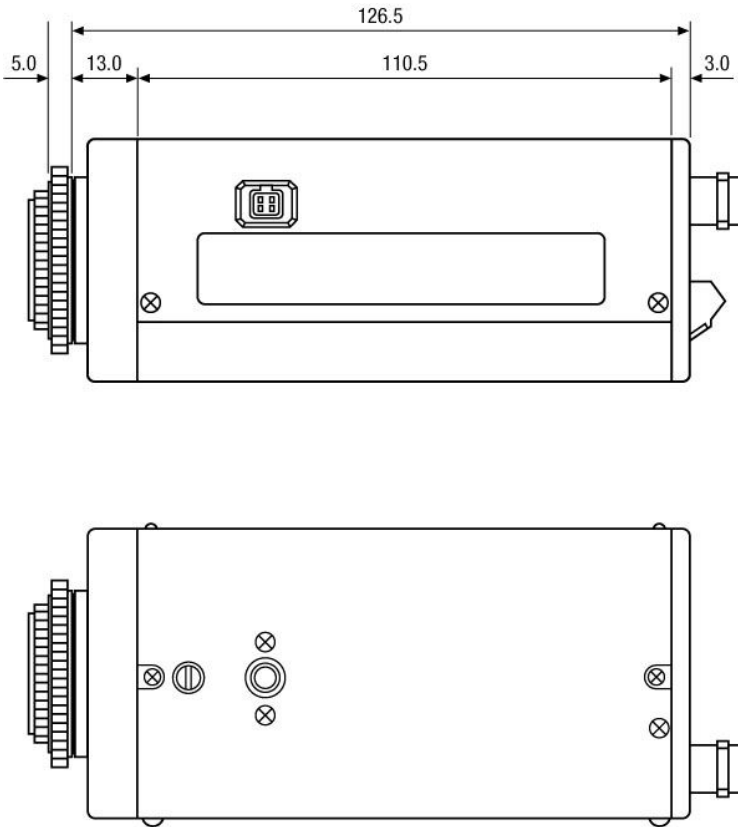

Optional Accessories (continued)

Image	Artikel-Nr. / Typ	Description
	F0612NDDC-NFS	F1.2/6mm DC Lens with No Focus Shift, 1/3" CS Mount
	F0812NDDC-NFS	F1.2/8mm DC Lens with No Focus Shift, 1/3" CS Mount
	F03Z2.710DC-NFS	F1.0/3-8mm DC Lens/var. Focal Length with No Focus Shift, 1/3" CS Mount
	YV5X2.7R4B-SA2L	F1.3/2.7-13.5mm DC Varifocal Lens, No Focus Shift, 1/3" CS Mount
	F03Z04NDDC-NFS	F1.4/2.8-11mm DC Lens/var. Focal Length No Focus Shift, 1/3" CS Mount
	WD-18	Wall Mount with Ball Joint, 1/4" Camera Fixing Screw, beige Grey
	NE-112/AC24V	Power Supply Unit 230VAC/24VAC (600mA) for VHM Housing

Optional Accessories (continued)

Image	Artikel-Nr. / Typ	Description
	YV10X5HR4A-SA2L	F1,6/5-50mm Megapixel DC Lens, 1/3", Varifocal, No Focus Shift, CS Mount
	F0312M-NFS	F1.2/2.8mm Fixed Focal Length Lens with No Focus Shift, 1/3" CS Mount
	F0412M-NFS	F1.2/4mm Fixed Focal Length Lens with No Focus Shift, 1/3" CS Mount
	F0612M-NFS	F1.2/6mm Fixed Focal Length Lens with No Focus Shift, 1/3" CS Mount
	F0812M-NFS	F1.2/8mm Fixed Focal Length Lens with No Focus Shift, 1/3" CS Mount
	A10Z04NDDC-NFS	F1.4/10-40mm DC Lens/var. Focal Length with No Focus Shift, 1/2" C Mount
	A04Z12NDDC-NFS	F1.2/4-12mm DC Lens/var. Focal Length with No Focus Shift, 1/2" C Mount

Technical Drawing

Maße/Dimensions: mm

Your partner for eneo products: