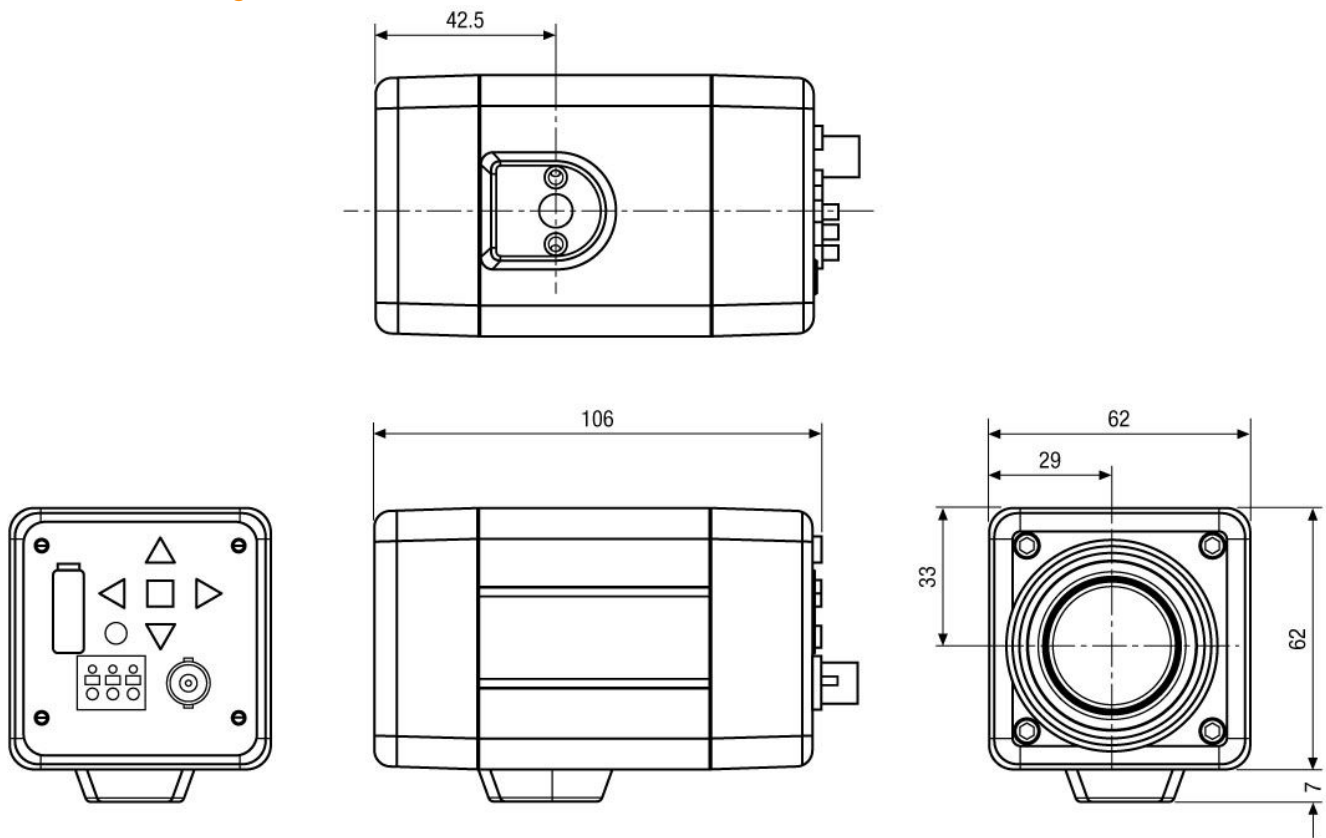

### Optional Accessories

Image	Artikel-Nr. / Typ	Description
	WD-18	Wall Mount with Ball Joint, 1/4" Camera Fixing Screw, beige Grey
		PSU 12VDC/0,5A, Regulated, Desktop Version, 1.8m Cable each w. open ends

## Technical Drawing

Maße/Dimensions: mm

Your partner for eneo products: