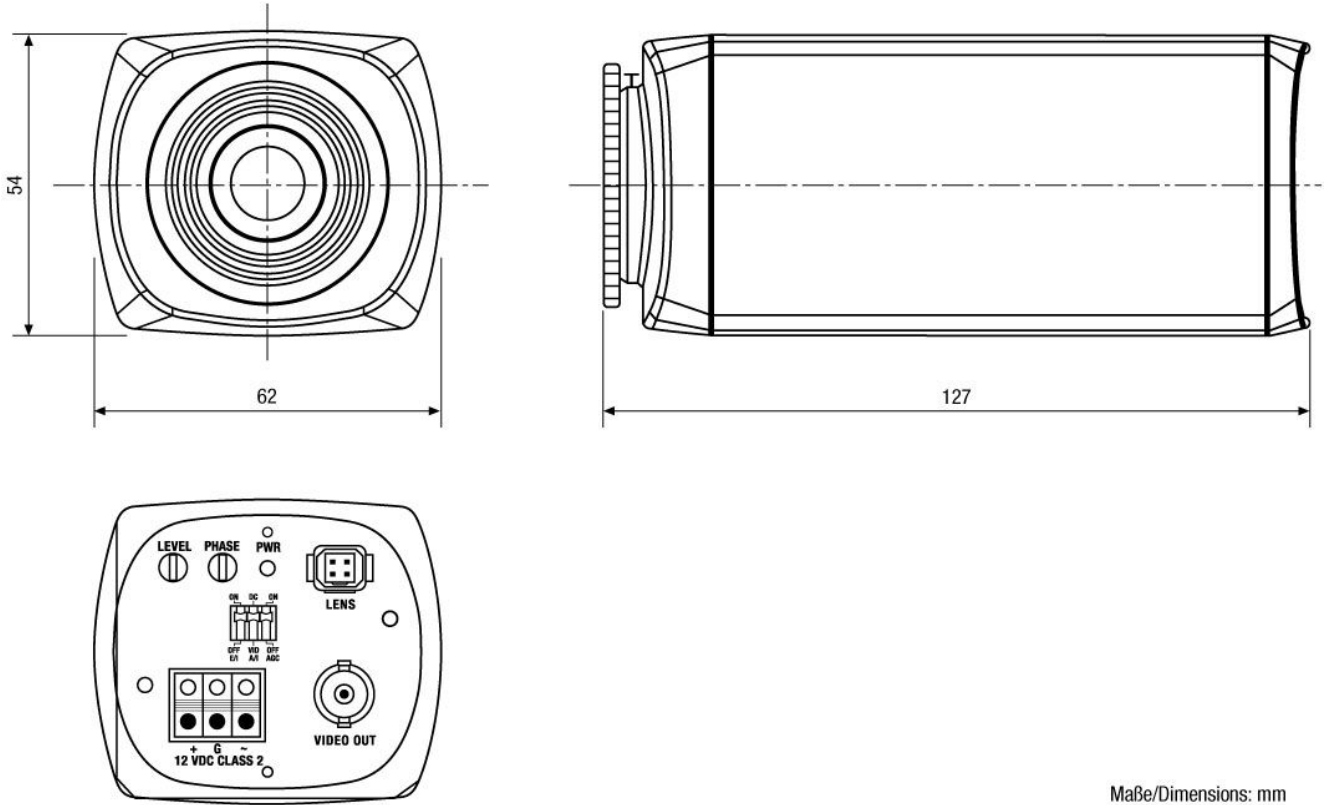

Specifications

System	black&white
Video standard	CCIR
Sensor size	1/3"
Imager	CCD
Imager	Sony Super HAD Interline Transfer
Active picture elements	440,000, (H) 752 x (V) 582
Horizontal resolution	570 TVL
Synchronization	AC line lock
Signal-to-noise ratio	46db (AGC OFF)
Gamma correction	0.45
Sensitivity (at 50% video signal)	0.1Lux at F1.2 (Videor measurement result)
Low speed shutter	no
Digital Noise Reduction (DNR)	no
Backlight compensation	BLC
Wide Dynamic Range (WDR)	no
Aperture Correction (APC)	horizontal and vertical
Lens mount	CS mount

Specifications (continued)

Iris control	Manual iris, Auto-Iris/DC controlled iris
External adjustments	Shutter ON/OFF, AGC ON/OFF, AI/DC iris control, Flange focus Level for DC controlled lenses, V-phase adjustment
Video outputs	composite (VBS)
Video outputs	1Vp-p, VBS, 75Ohm
External connections	Video (BNC), Auto-Iris/DC iris (4 pin), Power input (3 pin)
Serial interfaces	no
Camera mount	1/4" - 20 UNC thread on top and bottom
Supply voltage	24VAC
Supply voltage	(+/-10%), 50Hz
Power consumption	4.5W
Colour	Pantone 877, Front and back: Pantone 8400C
Temperature range (operation)	-10°C ~ +50°C
Dimensions (HxWxD)	see drawing
Weight	325g
Parts supplied	Camera, C/CS Mount ring, 4-pin lens plug, Manual
Certificates	CE

Technical Drawing

Maße/Dimensions: mm

Your partner for eneo products: