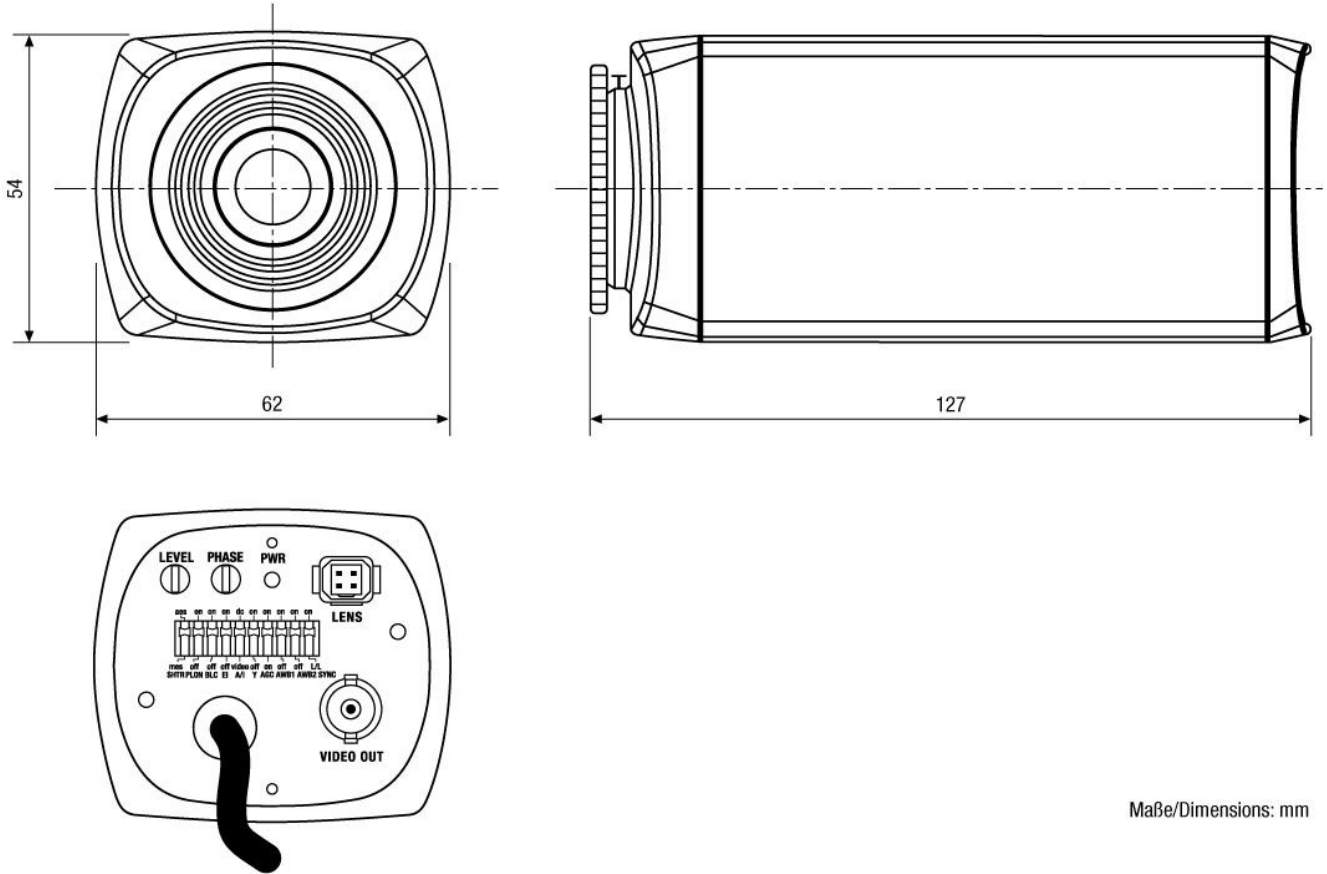

Specifications (continued)

IR cut filter	no
Lens mount	CS mount
Iris control	Manual iris, Auto-Iris/DC controlled iris
External adjustments	AGC, BLC, ESC, Flickerless, AWB ON/OFF, AI/DC iris control, AES/ESC, Flange focus Level for DC controlled lenses, V-phase adjustment
Video outputs	composite (CVBS)
Video outputs	1Vp-p, 75ohms, BNC
External connections	Video (BNC), Auto-Iris/DC iris (4 pin), Power cord
Serial interfaces	no
Camera mount	1/4" - 20 UNC thread on top and bottom
Supply voltage	230VAC
Power consumption	approx. 7W
Colour	Pantone 877, Front and back: Pantone 8400C
Temperature range (operation)	-10°C ~ +50°C
Dimensions (HxWxD)	see drawing
Weight	600g
Parts supplied	Camera, C/CS Mount ring, 4-pin lens plug, Manual
Certificates	CE

Technical Drawing

Maße/Dimensions: mm

Your partner for eneo products: