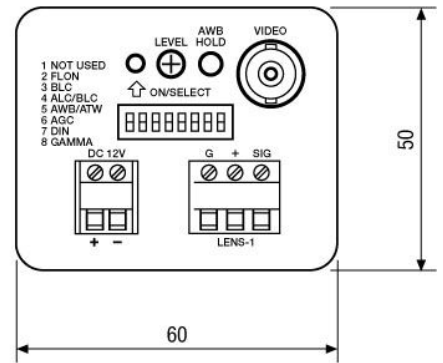

Technical Drawing

Maße/Dimensions: mm

Your partner for eneo products: