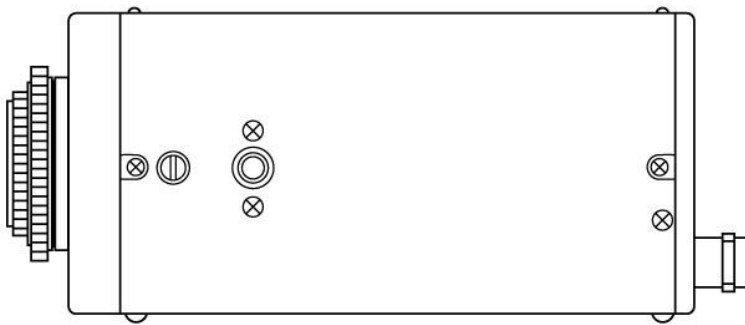

Technical Drawing