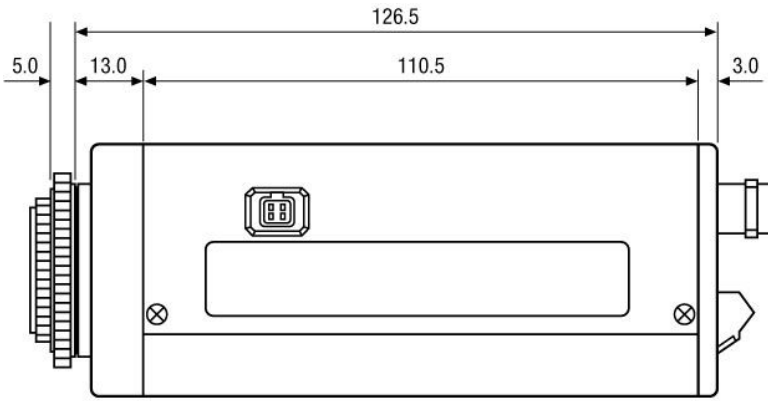

Optional Accessories (continued)

Image	Artikel-Nr. / Typ	Description
	F03Z04NDDC-NFS	F1.4/2.8-11mm DC Lens/var. Focal Length No Focus Shift, 1/3" CS Mount
	F03Z2.710DC-NFS	F1.0/3-8mm DC Lens/var. Focal Length with No Focus Shift, 1/3" CS Mount
	F0312M-NFS	F1.2/2.8mm Fixed Focal Length Lens with No Focus Shift, 1/3" CS Mount
	F0312NDDC-NFS	F1.2/2.8mm DC Lens with No Focus Shift, 1/3" CS Mount
	F0412M-NFS	F1.2/4mm Fixed Focal Length Lens with No Focus Shift, 1/3" CS Mount
	F0412NDDC-NFS	F1.2/4mm DC Lens with No Focus Shift, 1/3" CS Mount
	F0612M-NFS	F1.2/6mm Fixed Focal Length Lens with No Focus Shift, 1/3" CS Mount

Technical Drawing

Maße/Dimensions: mm

Your partner for eneo products: