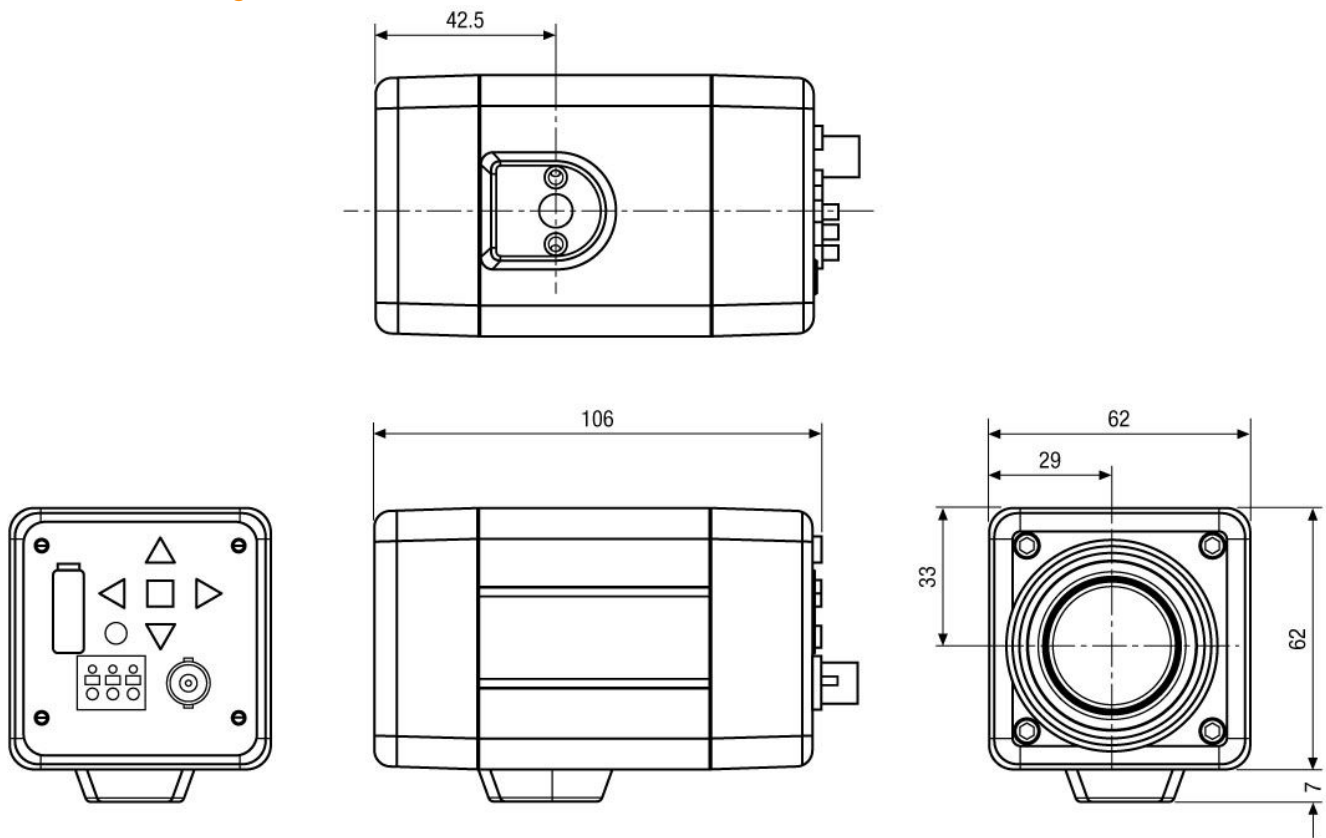

Resolution of 480 Horizontal Lines
Enhanced Dynamic Range (EDR)
Digital Noise Reduction (DNR)
High Speed Shutter Control (ESC+MES)
On-screen Menu Control
Certified according to BGV Kassen

Optional Accessories

Image	Artikel-Nr. / Typ	Description
		PSU 12VDC/0,5A, Regulated, Desktop Version, 1.8m Cable each w. open ends
	WD-18	Wall Mount with Ball Joint, 1/4" Camera Fixing Screw, beige Grey

Optional Accessories (continued)

Image	Artikel-Nr. / Typ	Description
	VT-PS12DC-9	Plug-in Power Supply Unit 100-240VAC 12VDC (1.0Amp), Regulated, w. open Ends

Technical Drawing

Maße/Dimensions: mm

Your partner for eneo products: