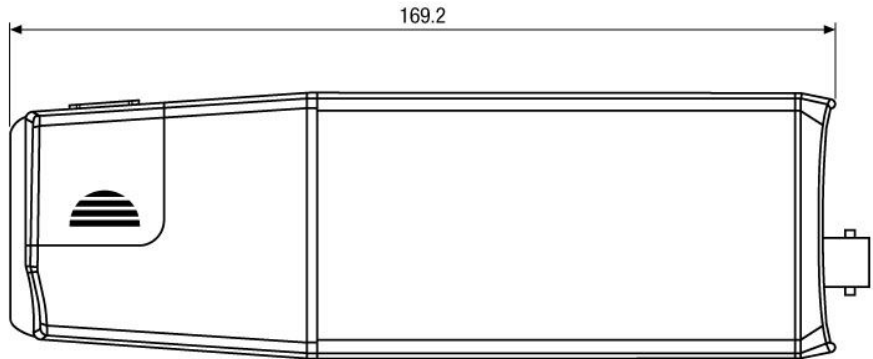

Specifications (continued)

Backlight compensation	BLC
Backlight compensation	ON/OFF switchable
Wide Dynamic Range (WDR)	no
Aperture Correction (APC)	horizontal and vertical
IR cut filter	standard
Video outputs	composite (CVBS)
Lens type	varifocal
Lens	F1.4/3.3 ~ 8mm with galvanometer driven iris
Focal length	3,3 mm - 8 mm
Horizontal angle of view	73° - 34°
Iris control	DC
MOD (Minimum object distance)	0,2 m
Illumination	no
Serial interfaces	no
External adjustments	BLC ON/OFF, AGC ON/OFF, AGC Normal/High, Flickerless (ON/OFF), White balance (ATW/AWB, Indoor/Outdoor), Level for the DC controlled lens, V-phase adjustment, Internal/line-lock synchronization
External connections	Video (BNC), Power input
Temperature range (operation)	-10°C ~ +50°C
Housing material	plastic
Housing	indoor
Integrated wall mount	no
Hidden cable management	no
Sunshield	no
Window heater	no
Colour (housing)	Pantone 877
Protection rating	IP40
Supply voltage	12VDC, 24VAC
Power consumption	approx. 3.2W
Dimensions (HxWxD)	see drawing
Weight	340g
Certificates	CE

Technical Drawing

Maße/Dimensions: mm

Your partner for eneo products: