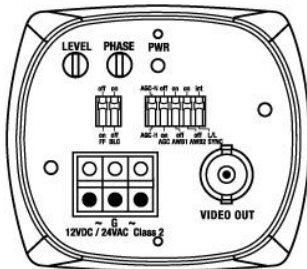

Specifications (continued)

Backlight compensation	BLC
Backlight compensation	ON/OFF switchable
Wide Dynamic Range (WDR)	no
Aperture Correction (APC)	horizontal and vertical
IR cut filter	standard
Video outputs	composite (CVBS)
Lens type	varifocal
Lens	F1.4/3.3 ~ 8mm with galvanometer driven iris
Focal length	3,3 mm - 8 mm
Horizontal angle of view	73° - 34°
Iris control	DC
MOD (Minimum object distance)	0,2 m
Illumination	no
Serial interfaces	no
External adjustments	BLC ON/OFF, AGC ON/OFF, AGC Normal/High, Flickerless (ON/OFF), White balance (ATW/AWB, Indoor/Outdoor), Level for the DC controlled lens, V-phase adjustment, Internal/line-lock synchronization
External connections	Video (BNC), Power input
Temperature range (operation)	-10°C ~ +50°C
Housing material	plastic
Housing	indoor
Integrated wall mount	no
Hidden cable management	no
Sunshield	no
Window heater	no
Colour (housing)	Pantone 877
Protection rating	IP40
Supply voltage	12VDC, 24VAC
Power consumption	approx. 3.2W
Dimensions (HxWxD)	see drawing
Weight	340g
Certificates	CE

Optional Accessories

Image	Artikel-Nr. / Typ	Description
	VT-PS12DCDT1	PSU 12VDC/1.0A, Regulated, Desktop Version, 1.8m Cables each w. open ends

Optional Accessories (continued)

Image	Artikel-Nr. / Typ	Description
	WD-22	Wall Mount Bracket with Ball Joint, 1/4" Camera Fixing Screw, Beige Grey
	WD-21/RAL9006	Wall Mount Bracket with Ball Joint, 1/4" Camera Fixing Screw, RAL9006
	WD-23	Wall Mount Bracket with Ball Joint, 1/4" Camera Fixing Screw, Pantone 877
	VT-PS12DC-7	Plugable PSU w. Cont. & UK Mains plug-in 100-240VAC/12VDC-1.25A, Regulated
	VT-PS12DC-9	Plug-in Power Supply Unit 100-240VAC 12VDC (1.0Amp), Regulated, w. open Ends

Technical Drawing

Maße/Dimensions: mm

Your partner for eneo products: