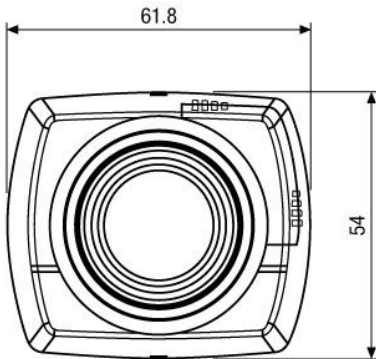

Specifications (continued)

Backlight compensation	BLC
Backlight compensation	ON/OFF switchable
Wide Dynamic Range (WDR)	no
Aperture Correction (APC)	horizontal and vertical
IR cut filter	standard
Video outputs	composite (CVBS)
Lens type	varifocal
Lens	F1.4/3.3 ~ 8mm with galvanometer driven iris
Focal length	3,3 mm - 8 mm
Horizontal angle of view	73° - 34°
Iris control	DC
MOD (Minimum object distance)	0,2 m
Illumination	no
Serial interfaces	no
External adjustments	BLC ON/OFF, AGC ON/OFF, AGC Normal/High, Flickerless (ON/OFF), White balance (ATW/AWB, Indoor/Outdoor), Level for the DC controlled lens, V-phase adjustment, Internal/line-lock synchronization
External connections	Video (BNC), Power input
Temperature range (operation)	-10°C ~ +50°C
Housing material	plastic
Housing	indoor
Integrated wall mount	no
Hidden cable management	no
Sunshield	no
Window heater	no
Colour (housing)	Pantone 877
Protection rating	IP40
Supply voltage	12VDC, 24VAC
Power consumption	approx. 3.2W
Dimensions (HxWxD)	see drawing
Weight	340g
Certificates	CE

Technical Drawing

Maße/Dimensions: mm

Your partner for eneo products: