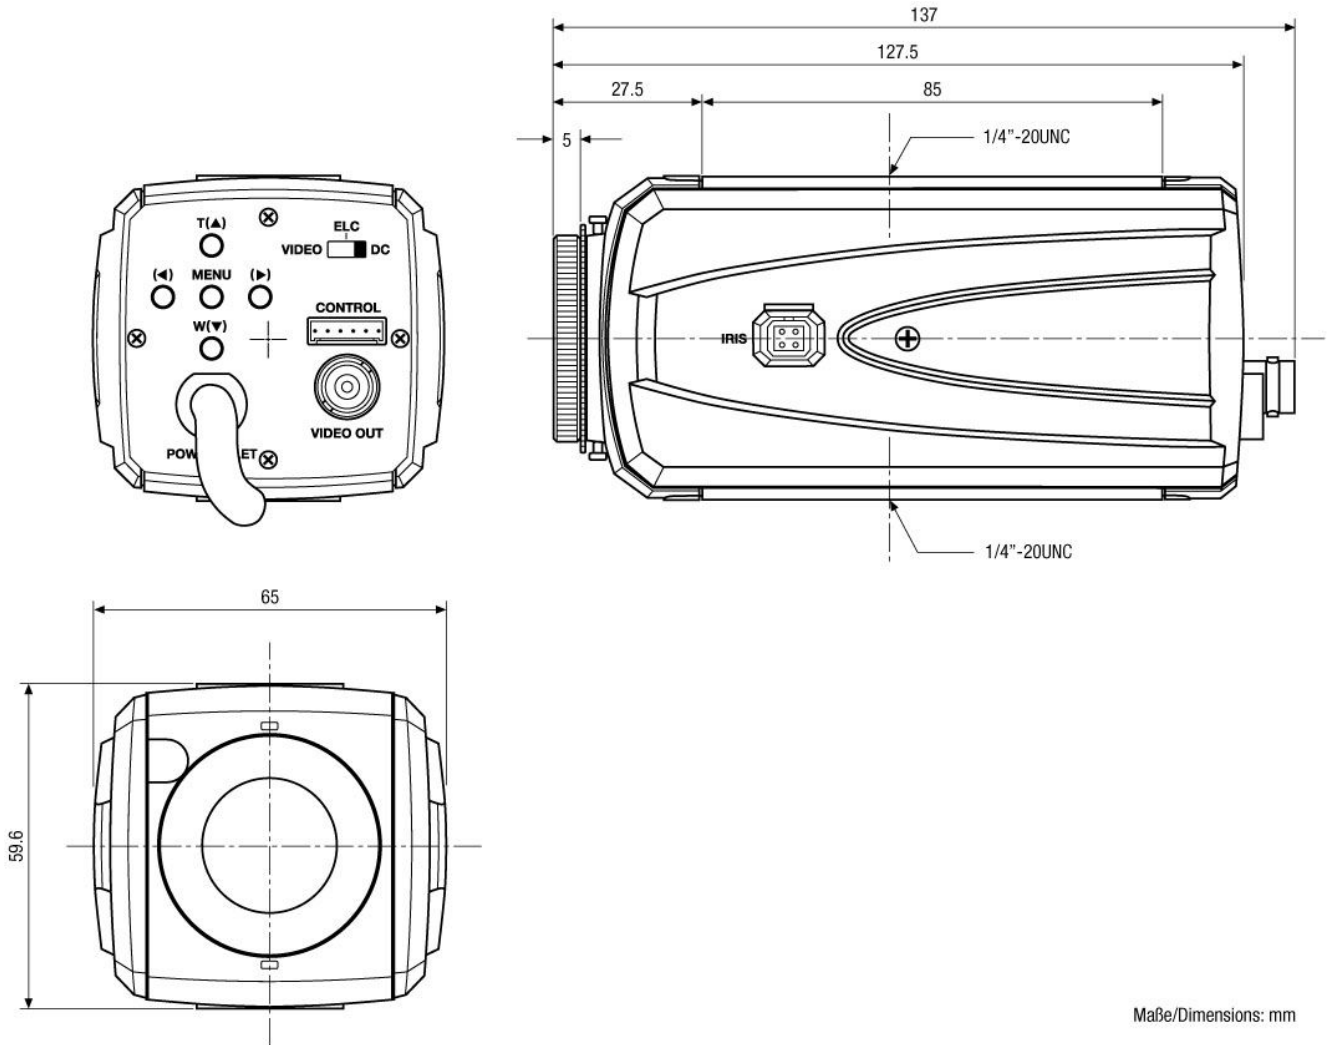

VKC-1335

Article-No.: 91996

1/3" D&N, WDR, DSS Camera with
Removable IR CF, CS Mount,
230VAC, 480TVL

Mainfeatures

1/3" Progressive Scan CCD Sensor
Sensitivity of 0.0016Lux at F1.2 (DSS/Colour)
On-screen Menu Control / Camera Titel Display
High- and Low Speed Shutter Control (ESC/DSS)
Automatic/Manual/Hold White Balance Function (AWB)
External Day/Night Selection / RS-485 Interface

Wide Dynamic Range (WDR)
Removable IR Cut Filter / Adjustable Privacy Zones
Back Light Compensation (BLC)
3x Digital Zoom and Flickerless Function
Mirror/Freeze and Positive/Negative Switching
C/CS Mount, Supply Voltage: 100 to 240VAC

Optional Accessories

Image	Artikel-Nr. / Typ	Description
	WD-21/RAL9006	Wall Mount Bracket with Ball Joint, 1/4" Camera Fixing Screw, RAL9006
	WD-23	Wall Mount Bracket with Ball Joint, 1/4" Camera Fixing Screw, Pantone 877

Technical Drawing

Maße/Dimensions: mm

Your partner for eneo products: