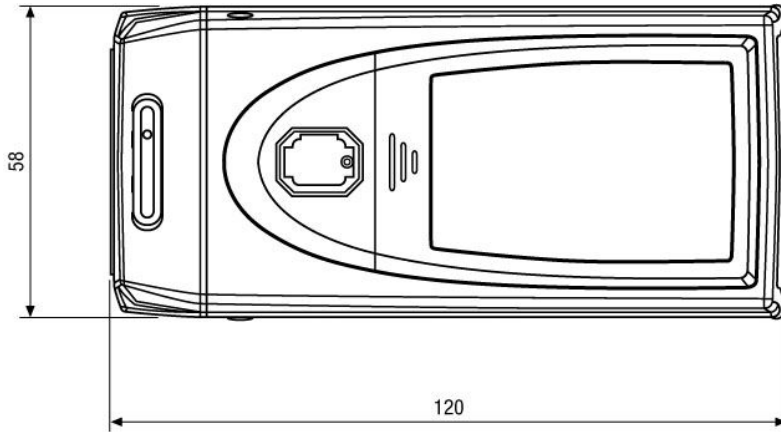

Optional Accessories (continued)

Image	Artikel-Nr. / Typ	Description
	WD-23	Wall Mount Bracket with Ball Joint, 1/4" Camera Fixing Screw, Pantone 877
	WD-21/RAL9006	Wall Mount Bracket with Ball Joint, 1/4" Camera Fixing Screw, RAL9006
	F0212M-NFS	F1.2/2.2mm Fixed Focal Length Lens with No Focus Shift, 1/3" CS Mount
	F0312M-NFS	F1.2/2.8mm Fixed Focal Length Lens with No Focus Shift, 1/3" CS Mount
	F0412M-NFS	F1.2/4mm Fixed Focal Length Lens with No Focus Shift, 1/3" CS Mount
	F0612M-NFS	F1.2/6mm Fixed Focal Length Lens with No Focus Shift, 1/3" CS Mount
	F0812M-NFS	F1.2/8mm Fixed Focal Length Lens with No Focus Shift, 1/3" CS Mount

Technical Drawing

Maße/Dimensions: mm

Your partner for eneo products: