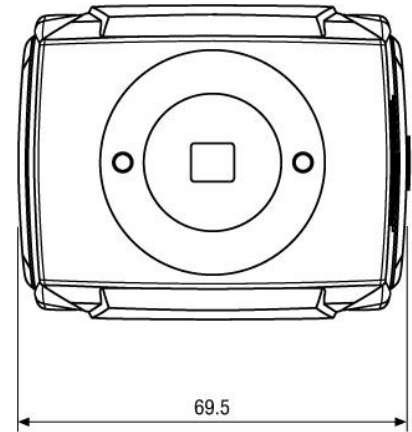

Optional Accessories

Image	Artikel-Nr. / Typ	Description
		PSU 12VDC/0,5A, Regulated, Desktop Version, 1.8m Cable each w. open ends
	WD-22	Wall Mount Bracket with Ball Joint, 1/4" Camera Fixing Screw, Beige Grey

Optional Accessories (continued)

Image	Artikel-Nr. / Typ	Description
	WD-23	Wall Mount Bracket with Ball Joint, 1/4" Camera Fixing Screw, Pantone 877
	WD-21/RAL9006	Wall Mount Bracket with Ball Joint, 1/4" Camera Fixing Screw, RAL9006
	F0212M-NFS	F1.2/2.2mm Fixed Focal Length Lens with No Focus Shift, 1/3" CS Mount
	F0312M-NFS	F1.2/2.8mm Fixed Focal Length Lens with No Focus Shift, 1/3" CS Mount
	F0412M-NFS	F1.2/4mm Fixed Focal Length Lens with No Focus Shift, 1/3" CS Mount
	F0612M-NFS	F1.2/6mm Fixed Focal Length Lens with No Focus Shift, 1/3" CS Mount
	F0812M-NFS	F1.2/8mm Fixed Focal Length Lens with No Focus Shift, 1/3" CS Mount

Technical Drawing

Maße/Dimensions: mm

Your partner for eneo products: