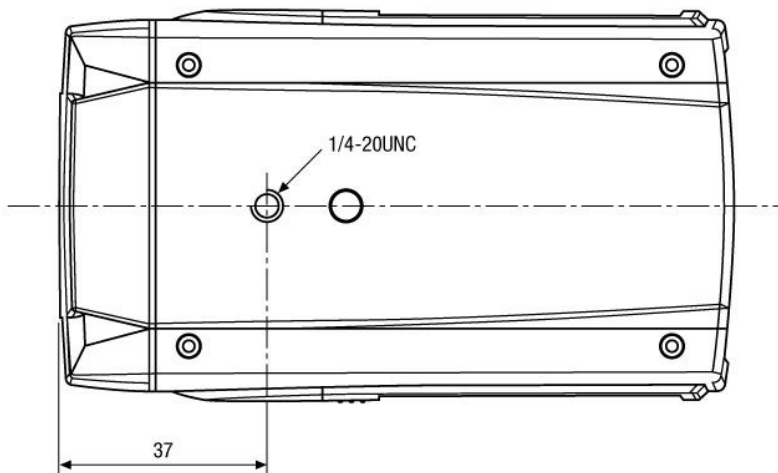

Optional Accessories (continued)

Image	Artikel-Nr. / Typ	Description
	WD-23	Wall Mount Bracket with Ball Joint, 1/4" Camera Fixing Screw, Pantone 877
	WD-21/RAL9006	Wall Mount Bracket with Ball Joint, 1/4" Camera Fixing Screw, RAL9006
	F0212M-NFS	F1.2/2.2mm Fixed Focal Length Lens with No Focus Shift, 1/3" CS Mount
	F0312M-NFS	F1.2/2.8mm Fixed Focal Length Lens with No Focus Shift, 1/3" CS Mount
	F0412M-NFS	F1.2/4mm Fixed Focal Length Lens with No Focus Shift, 1/3" CS Mount
	F0612M-NFS	F1.2/6mm Fixed Focal Length Lens with No Focus Shift, 1/3" CS Mount
	F0812M-NFS	F1.2/8mm Fixed Focal Length Lens with No Focus Shift, 1/3" CS Mount

Technical Drawing

Maße/Dimensions: mm

Your partner for eneo products: