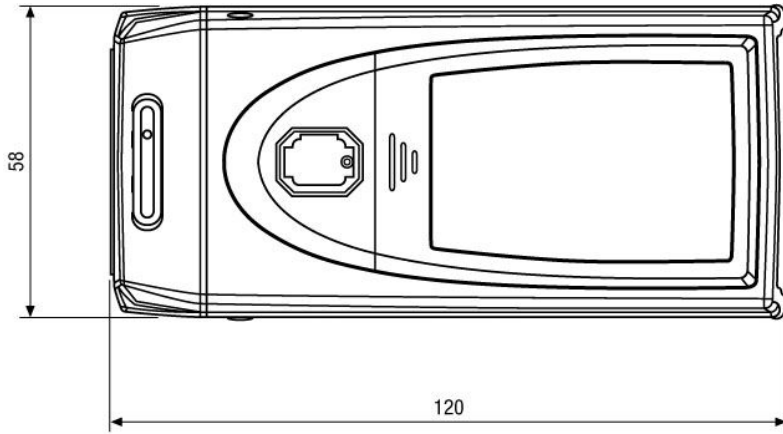

Optional Accessories (continued)

Image	Artikel-Nr. / Typ	Description
	WD-23	Wall Mount Bracket with Ball Joint, 1/4" Camera Fixing Screw, Pantone 877
	F0212M-NFS	F1.2/2.2mm Fixed Focal Length Lens with No Focus Shift, 1/3" CS Mount
	F0312M-NFS	F1.2/2.8mm Fixed Focal Length Lens with No Focus Shift, 1/3" CS Mount
	F0412M-NFS	F1.2/4mm Fixed Focal Length Lens with No Focus Shift, 1/3" CS Mount
	F0612M-NFS	F1.2/6mm Fixed Focal Length Lens with No Focus Shift, 1/3" CS Mount
	F0812M-NFS	F1.2/8mm Fixed Focal Length Lens with No Focus Shift, 1/3" CS Mount
	F0212NDDC-NFS	F1.2/2.2mm DC Lens with No Focus Shift, 1/3" CS Mount

Technical Drawing

Maße/Dimensions: mm

Your partner for eneo products: