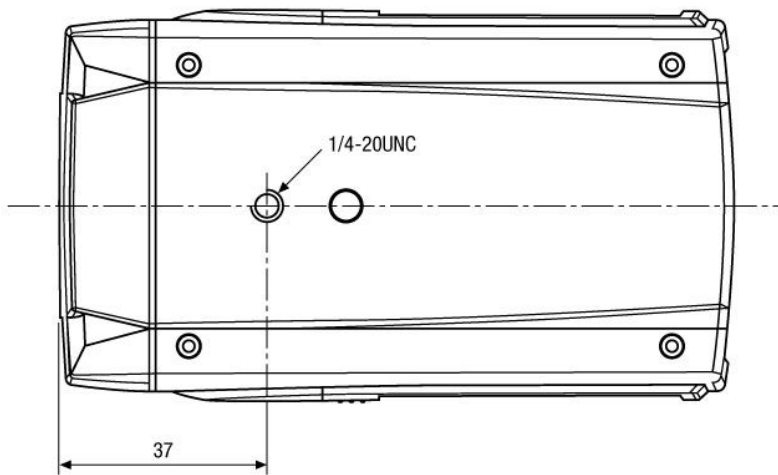

Optional Accessories (continued)

Image	Artikel-Nr. / Typ	Description
	WD-23	Wall Mount Bracket with Ball Joint, 1/4" Camera Fixing Screw, Pantone 877
	F0212M-NFS	F1.2/2.2mm Fixed Focal Length Lens with No Focus Shift, 1/3" CS Mount
	F0312M-NFS	F1.2/2.8mm Fixed Focal Length Lens with No Focus Shift, 1/3" CS Mount
	F0412M-NFS	F1.2/4mm Fixed Focal Length Lens with No Focus Shift, 1/3" CS Mount
	F0612M-NFS	F1.2/6mm Fixed Focal Length Lens with No Focus Shift, 1/3" CS Mount
	F0812M-NFS	F1.2/8mm Fixed Focal Length Lens with No Focus Shift, 1/3" CS Mount
	F0212NDDC-NFS	F1.2/2.2mm DC Lens with No Focus Shift, 1/3" CS Mount

Technical Drawing

Maße/Dimensions: mm

Your partner for eneo products: