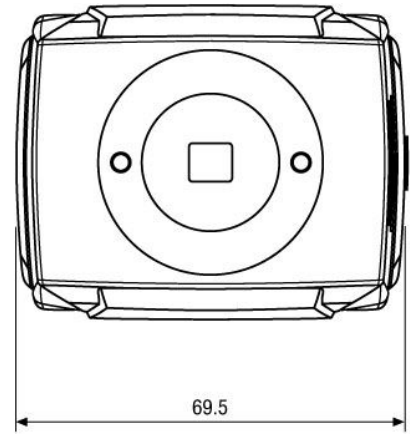

Optional Accessories

Image	Artikel-Nr. / Typ	Description
	WD-21/RAL9006	Wall Mount Bracket with Ball Joint, 1/4" Camera Fixing Screw, RAL9006
	WD-22	Wall Mount Bracket with Ball Joint, 1/4" Camera Fixing Screw, Beige Grey

Optional Accessories (continued)

Image	Artikel-Nr. / Typ	Description
	WD-23	Wall Mount Bracket with Ball Joint, 1/4" Camera Fixing Screw, Pantone 877
	F0212M-NFS	F1.2/2.2mm Fixed Focal Length Lens with No Focus Shift, 1/3" CS Mount
	F0312M-NFS	F1.2/2.8mm Fixed Focal Length Lens with No Focus Shift, 1/3" CS Mount
	F0412M-NFS	F1.2/4mm Fixed Focal Length Lens with No Focus Shift, 1/3" CS Mount
	F0612M-NFS	F1.2/6mm Fixed Focal Length Lens with No Focus Shift, 1/3" CS Mount
	F0812M-NFS	F1.2/8mm Fixed Focal Length Lens with No Focus Shift, 1/3" CS Mount
	F0212NDDC-NFS	F1.2/2.2mm DC Lens with No Focus Shift, 1/3" CS Mount

Technical Drawing

Maße/Dimensions: mm

Your partner for eneo products: