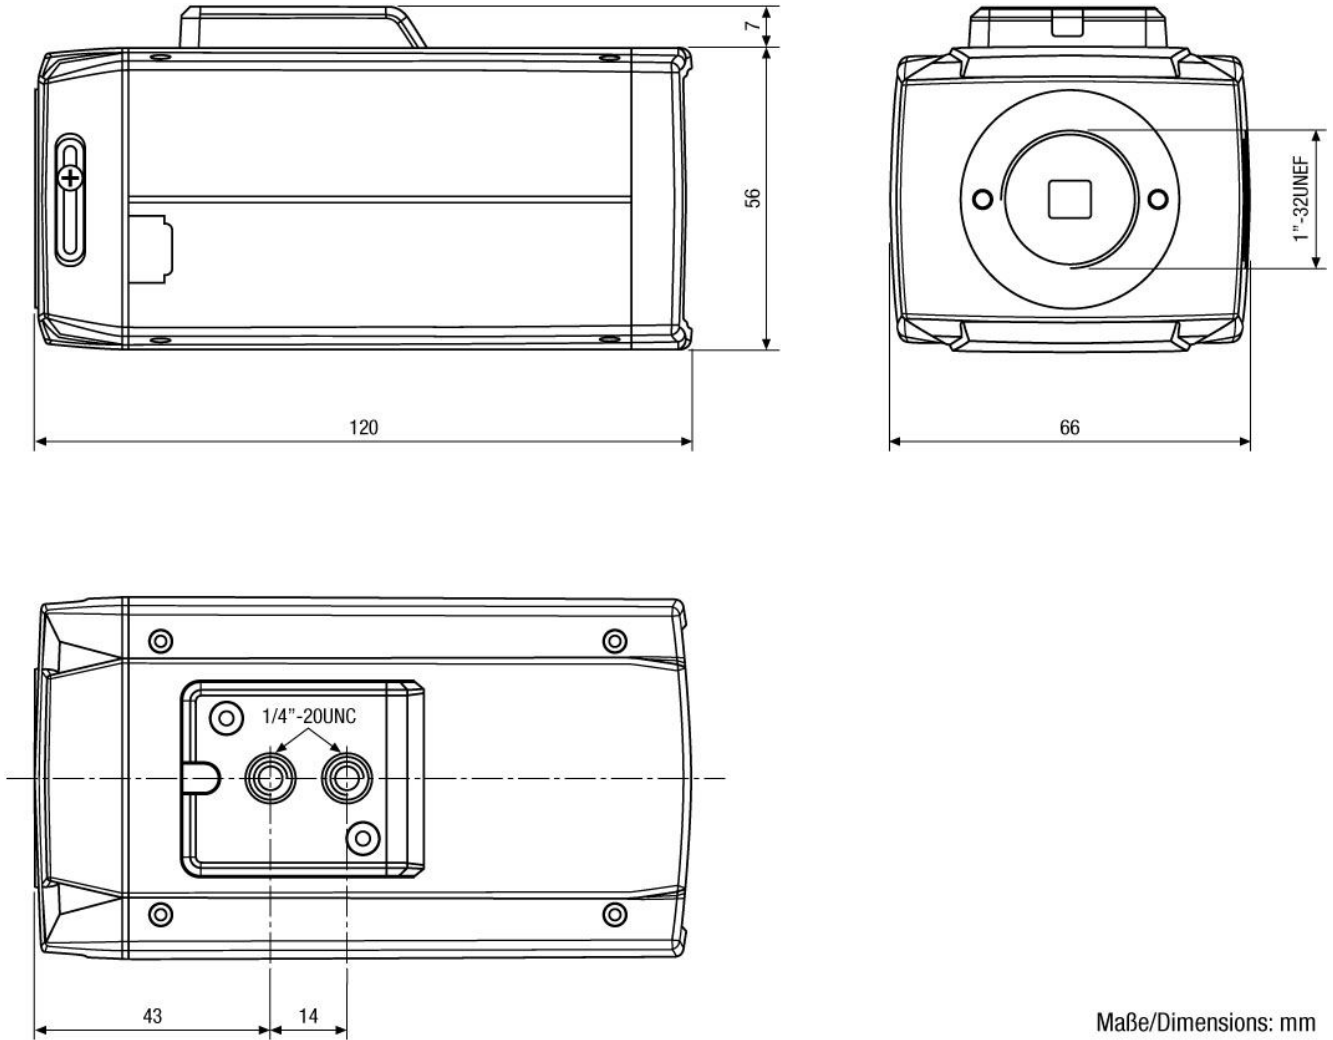

Optional Accessories

Image	Artikel-Nr. / Typ	Description
		PSU 12VDC/0,5A, Regulated, Desktop Version, 1.8m Cable each w. open ends
	WD-22	Wall Mount Bracket with Ball Joint, 1/4" Camera Fixing Screw, Beige Grey

Optional Accessories (continued)

Image	Artikel-Nr. / Typ	Description
	WD-23	Wall Mount Bracket with Ball Joint, 1/4" Camera Fixing Screw, Pantone 877
	WD-21/RAL9006	Wall Mount Bracket with Ball Joint, 1/4" Camera Fixing Screw, RAL9006
	F0812NDDC-NFS	F1.2/8mm DC Lens with No Focus Shift, 1/3" CS Mount
	F0212NDDC-NFS	F1.2/2.2mm DC Lens with No Focus Shift, 1/3" CS Mount
	F0312NDDC-NFS	F1.2/2.8mm DC Lens with No Focus Shift, 1/3" CS Mount
	F0412NDDC-NFS	F1.2/4mm DC Lens with No Focus Shift, 1/3" CS Mount
	F0612NDDC-NFS	F1.2/6mm DC Lens with No Focus Shift, 1/3" CS Mount

Technical Drawing

Maße/Dimensions: mm

Your partner for eneo products: