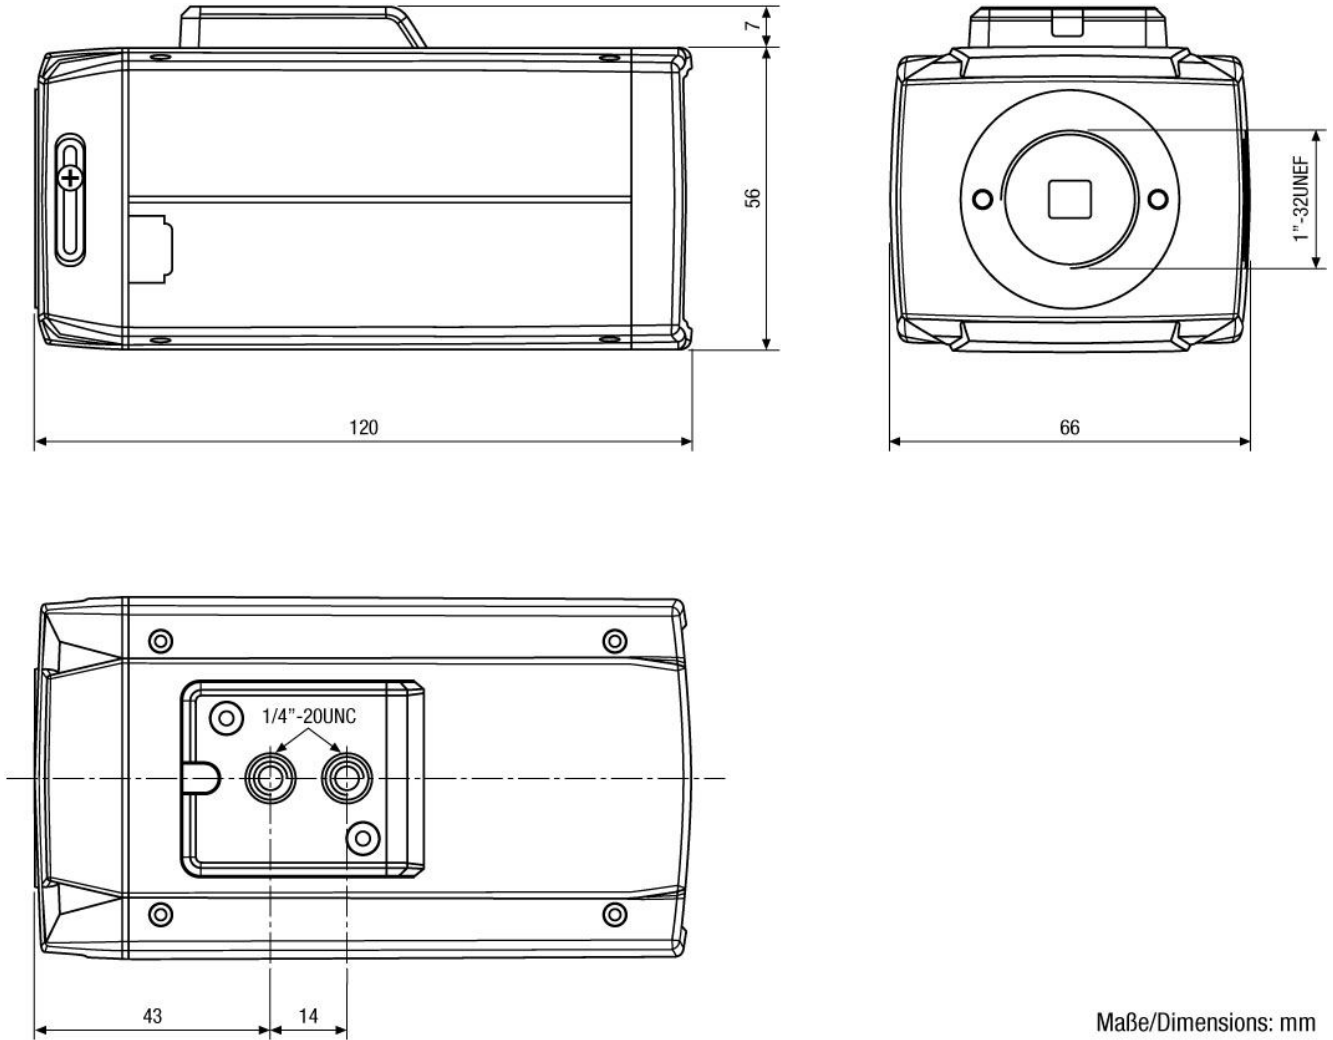

Optional Accessories (continued)

Image	Artikel-Nr. / Typ	Description
	WD-22	Wall Mount Bracket with Ball Joint, 1/4" Camera Fixing Screw, Beige Grey
	F0212NDDC-NFS	F1.2/2.2mm DC Lens with No Focus Shift, 1/3" CS Mount
	F0312NDDC-NFS	F1.2/2.8mm DC Lens with No Focus Shift, 1/3" CS Mount
	F0412NDDC-NFS	F1.2/4mm DC Lens with No Focus Shift, 1/3" CS Mount
	F0612NDDC-NFS	F1.2/6mm DC Lens with No Focus Shift, 1/3" CS Mount
	F0812NDDC-NFS	F1.2/8mm DC Lens with No Focus Shift, 1/3" CS Mount
	F0212M-NFS	F1.2/2.2mm Fixed Focal Length Lens with No Focus Shift, 1/3" CS Mount

Technical Drawing

Maße/Dimensions: mm

Your partner for eneo products: