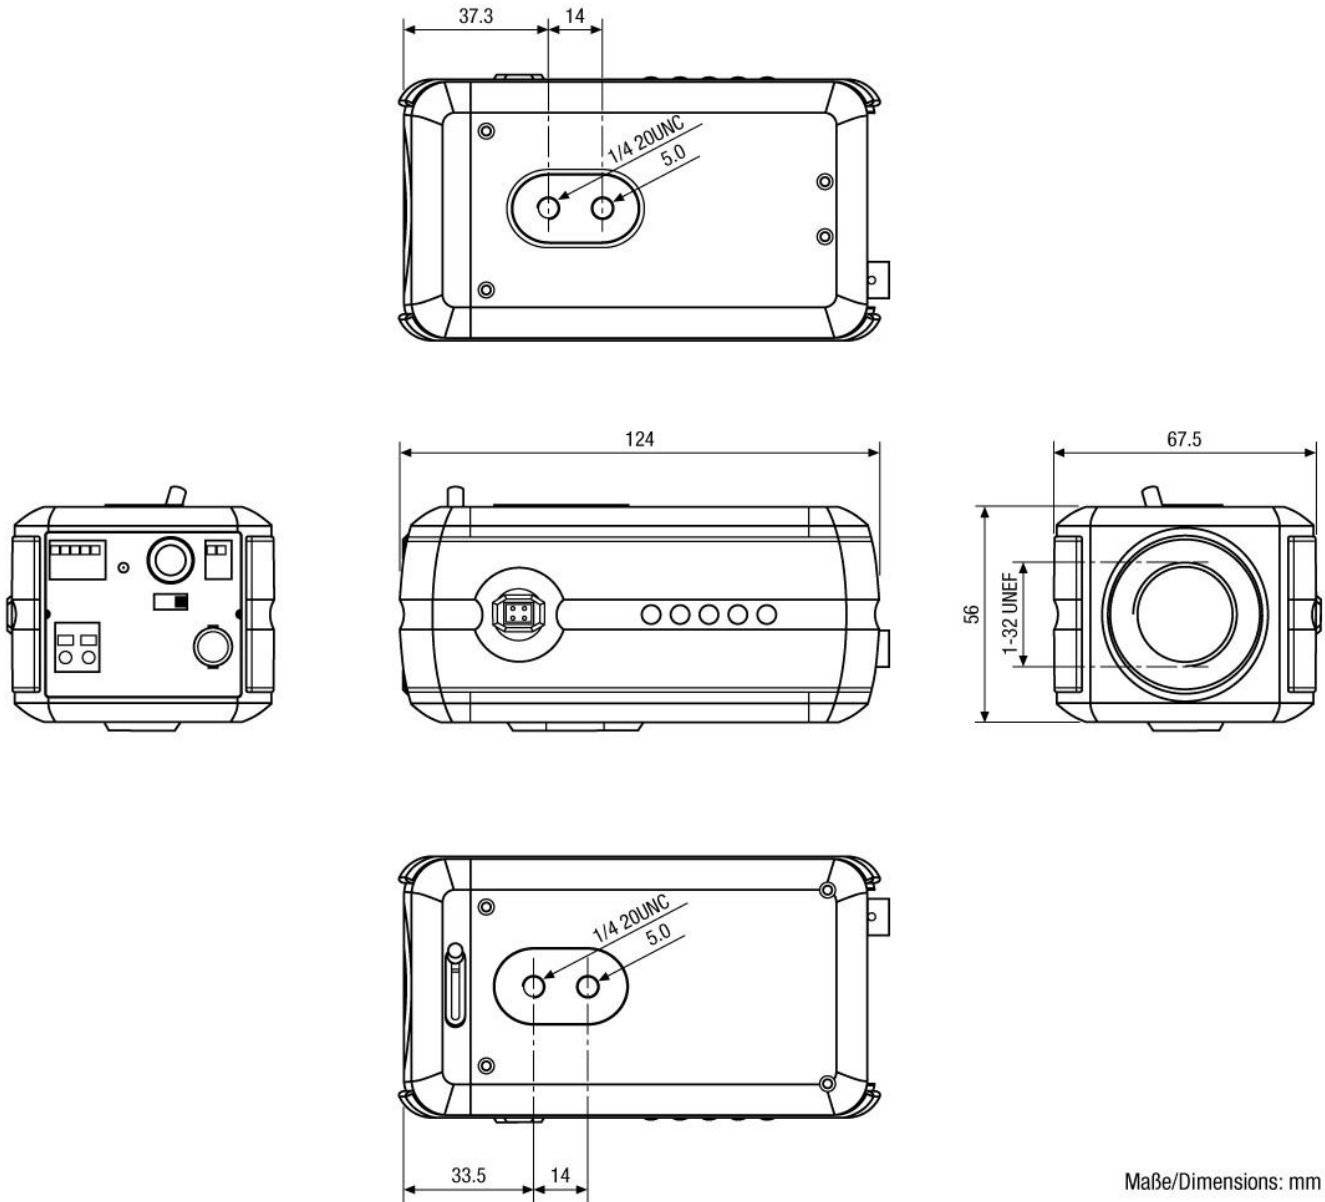

Optional Accessories

Image	Artikel-Nr. / Typ	Description
	WD-23	Wall Mount Bracket with Ball Joint, 1/4" Camera Fixing Screw, Pantone 877
	WD-22	Wall Mount Bracket with Ball Joint, 1/4" Camera Fixing Screw, Beige Grey
	F0212M-NFS	F1.2/2.2mm Fixed Focal Length Lens with No Focus Shift, 1/3" CS Mount
	F0312M-NFS	F1.2/2.8mm Fixed Focal Length Lens with No Focus Shift, 1/3" CS Mount
	F0412M-NFS	F1.2/4mm Fixed Focal Length Lens with No Focus Shift, 1/3" CS Mount
	F0612M-NFS	F1.2/6mm Fixed Focal Length Lens with No Focus Shift, 1/3" CS Mount
	F0812M-NFS	F1.2/8mm Fixed Focal Length Lens with No Focus Shift, 1/3" CS Mount

Technical Drawing

Maße/Dimensions: mm

Your partner for eneo products: