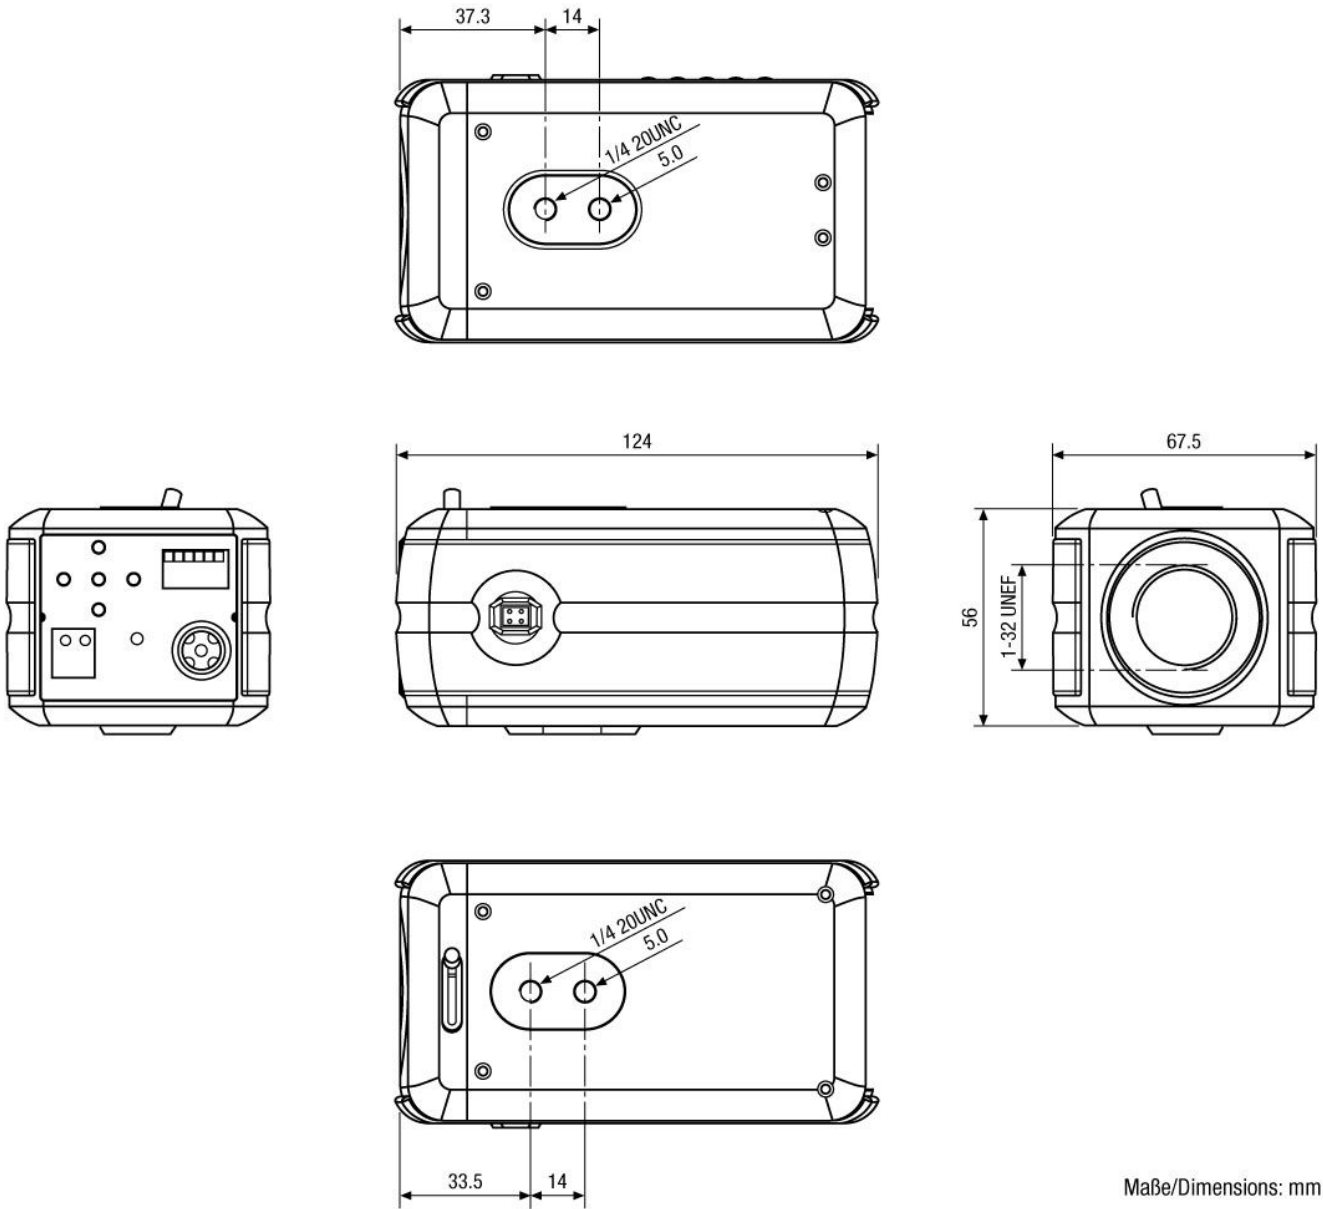

Specifications

System	day&night
Video standard	CCIR/PAL
Sensor size	1/3"
Imager	CCD
Imager	Sony Super HAD Interline Transfer
Active picture elements	470,000, 795(H) x 596(V)
Horizontal resolution	540 TVL
Synchronization	Line lock or internal
Signal-to-noise ratio	50dB (AGC OFF)
Gamma correction	0.45
Sensitivity (at 50% video signal)	0,23 Lux
Sensitivity (at 50% video signal)	(colour and B&W) at F1.2 (measured)
Automatic electronic shutter (ESC)	1/50 ~ 1/120,000sec.
Manual electronic shutter (MES)	1/50 ~ 1/120,000sec.
Low speed shutter	yes
Low speed shutter	OFF, Automatic: 2 ~ 128 fps.

Technical Drawing

Maße/Dimensions: mm

Your partner for eneo products: