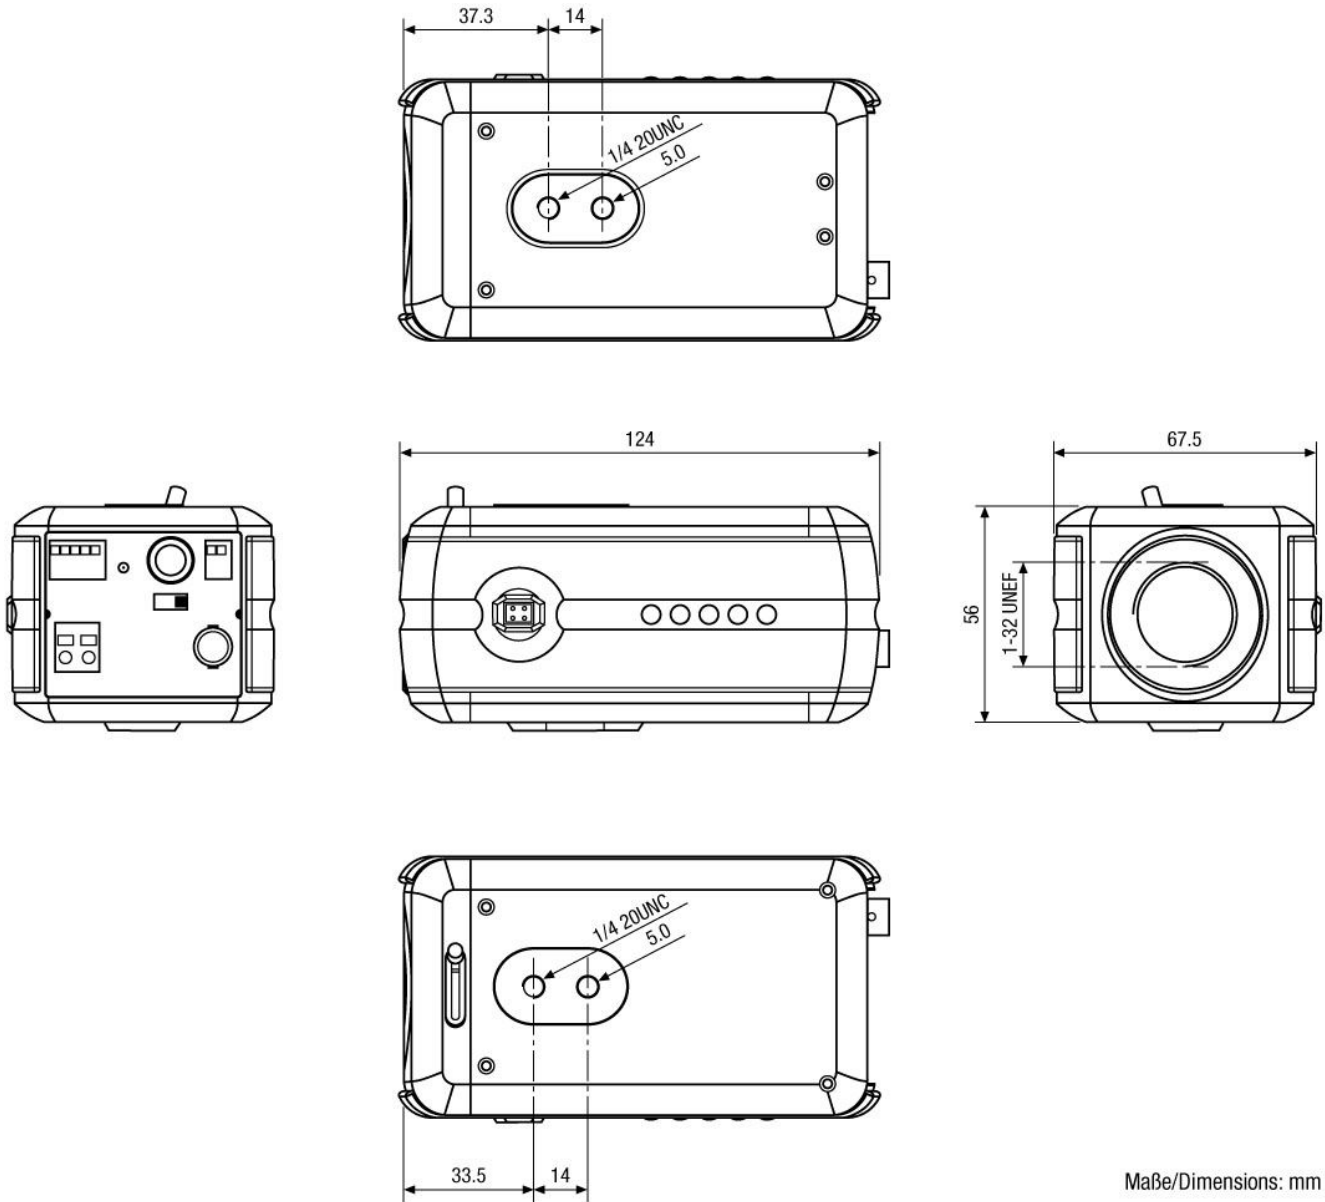

Specifications (continued)

Backlight compensation	BLC
Backlight compensation	Center/Top/Bottom and OFF
Wide Dynamic Range (WDR)	no
White balance	Automatic (AWB/ATW) selectable for indoor and outdoor, or manual
Aperture Correction (APC)	Horizontal and vertical
Flickerless function	1/120sec., On/Off switchable
IR cut filter	switchable
Day/Night switching	By external contact closure
Privacy zones masking	ON/OFF switchable
OSD function control	Colour/B&W, AGC, Mirror (hor.), Positive/Negative. B&W External ON/OFF, BLC, White balance, AI/DC Iris, ESC, Colour rolling ON/OFF, Privacy zones ON/OFF, Camera ID, Default/Preset
Text display	Title, camera ID and status
Activity detection	no
Digital Zoom	no
PTZ Support	no
Lens mount	CS mount
Iris control	Manual iris, Auto-Iris/DC controlled
Auto exposure	Automatic/Manual Shutter/AGC
Illumination	no
External adjustments	Menu, Cursor Up/Down/Left/Right, Video output selection Standard/Twisted-pair, Flange focus
Video outputs	composite (CVBS), UTP
Video outputs	1Vp-p, CVBS or VBS, 75ohms (asymmetrical) Twisted-pair output 1Vp-p, 124ohms (symmetrical) Y/C: Y= 0.7Vss, C= 0.3Vss, 75ohms
External connections	Video (BNC), Y/C (4 pin), Twisted-pair video (2 pin), Serial interfaces, Power input (2 pin)
Serial interfaces	RS-485
Camera mount	1/4" - 20 UNC thread on top and bottom
Alarm inputs	no
Alarm outputs	no
Supply voltage	230VAC
Supply voltage	100 ~ 240VAC +/-10%, 50/60Hz
Power consumption	5.5W
Housing	indoor
Colour	Pantone 877C, Side wings: Pantone Cool Gray 11C
Hidden cable management	no
Vandalism resistant	no
Protection rating	n/a
Temperature range (Operation)	-10°C ~ +50°C
Dimensions (HxWxD)	See drawing
Weight	approx. 310g
Parts supplied	4-pin plug, C/CS mount ring
Certificates	CE

Technical Drawing

Maße/Dimensions: mm

Your partner for eneo products: