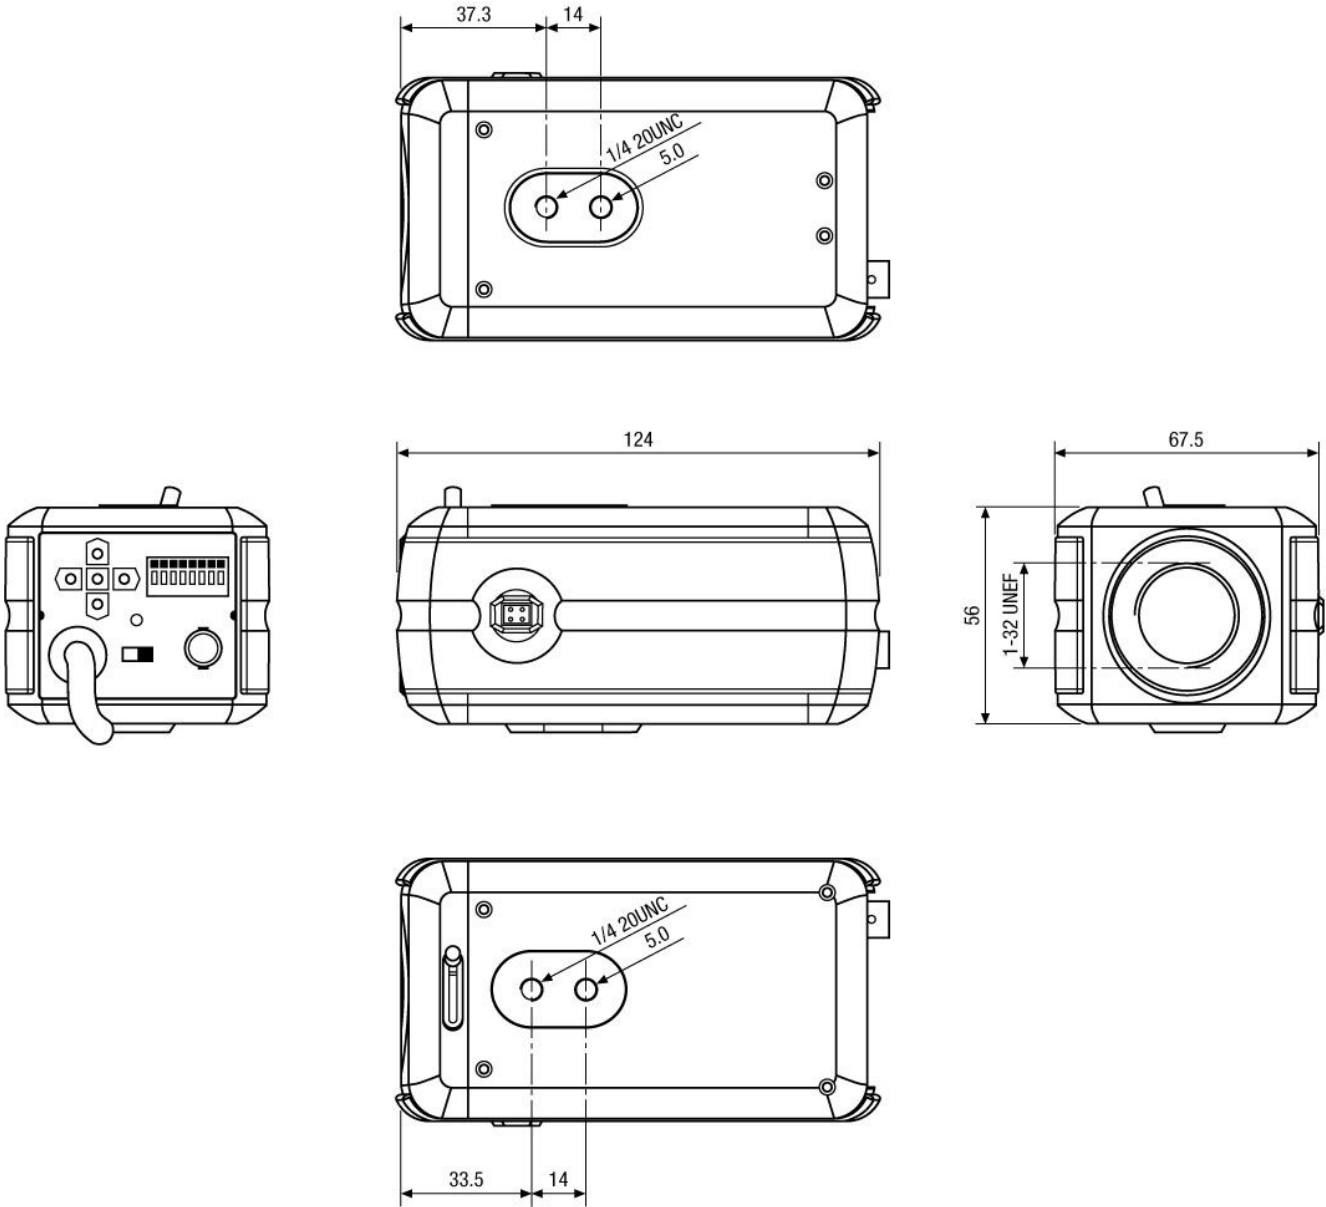

VKC-1363/D

Article-No.: 92548

Dummy camera (VKC-1363 Series)
with Dummy Lens

Mainfeatures

Camera dummy housing VKC-1363

With assembled mains cable and BNC socket

Optional Accessories

Image

Artikel-Nr. / Typ

Description

WD-23

Wall Mount Bracket with Ball Joint, 1/4" Camera Fixing Screw,
Pantone 877

Technical Drawing

Your partner for eneo products: