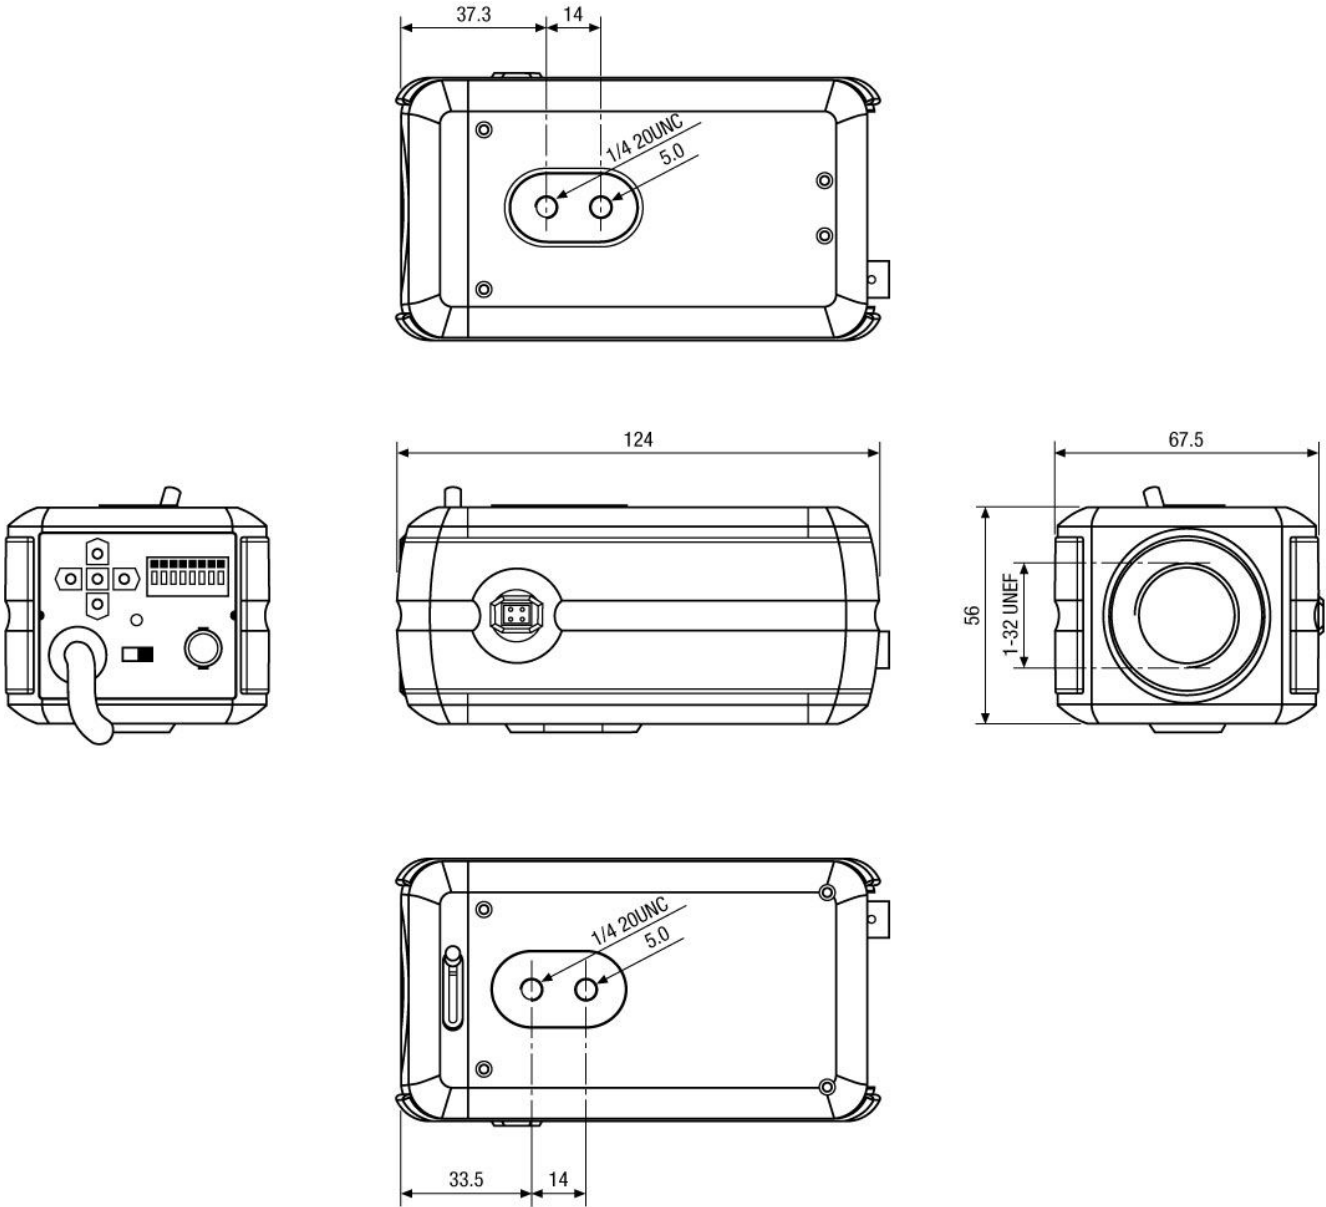

Technical Drawing