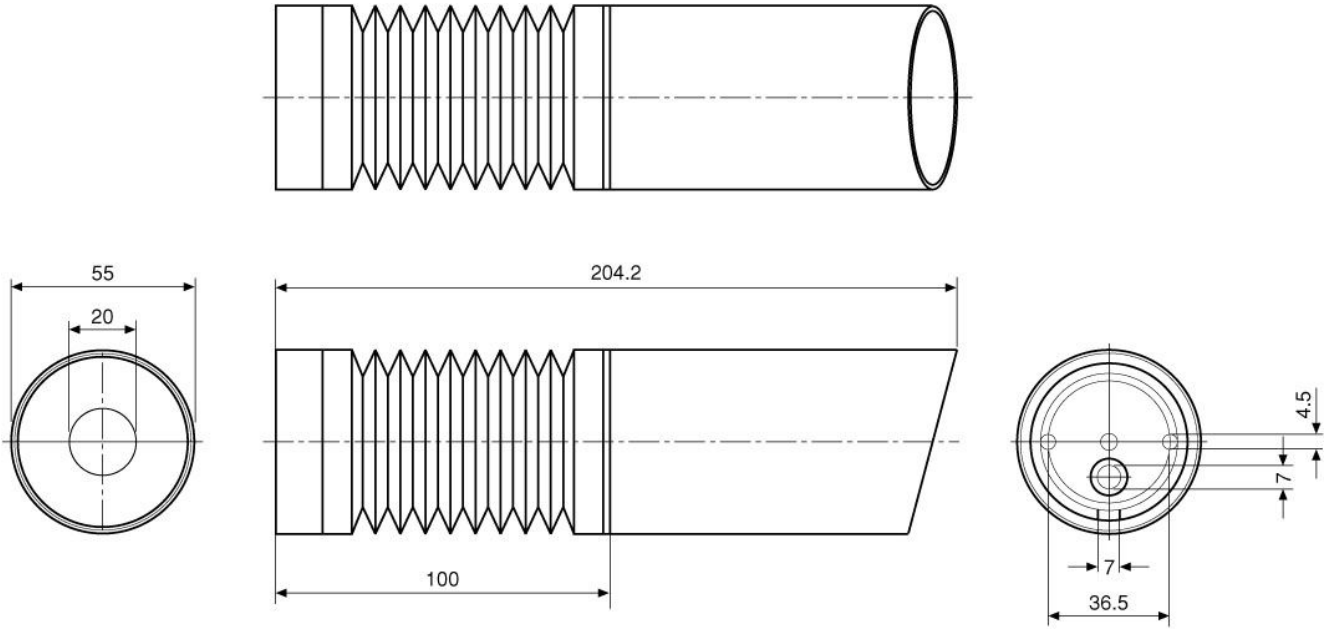

VKC-148/W2

Article-No.: 96032

1/4" HiRes Colour Camera with 2.9mm Lens
VHP-2 Housing, 470TVL

Mainfeatures

Colour Brd. Camera VKC-148 in Weatherproof Housing
Resolution of 470 Horizontal Lines
Back Light Compensation (BLC)
Automatic Gain Control (AGC)
Supply Voltage: 12 VDC

1/4" CCD Sensor Chip
Electronic Shutter Control (ESC)
Automatic White Balance (AWB)
Integrated Lens: F2.0/2.9 mm
Compact Version

Optional Accessories

Image	Artikel-Nr. / Typ	Description
	VT-PS12DCDT	PSU 12VDC/0,5A, Regulated, Desktop Version, 1.8m Cable each w. open ends
	VT-PS12DC-9	Plug-in Power Supply Unit 100-240VAC 12VDC (1.0Amp), Regulated, w. open Ends

Technical Drawing

Maße/Dimensions: mm

Your partner for eneo products: