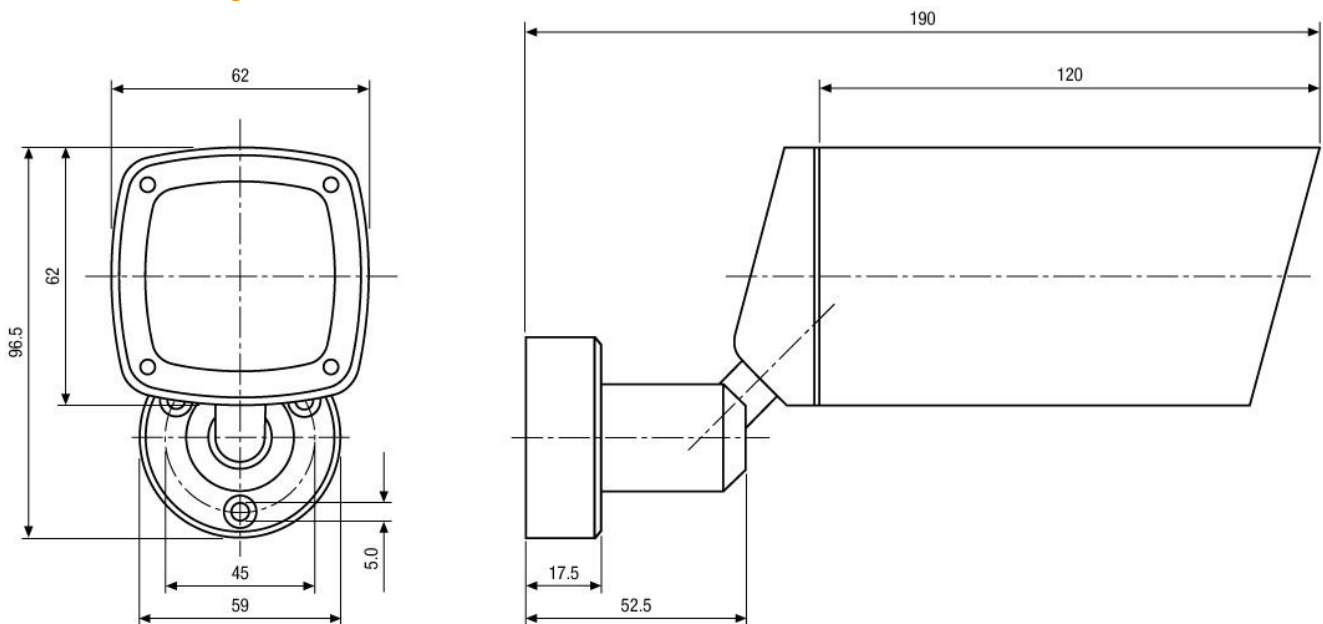

### Specifications

Series	eneo W3 Plug & Play
System	colour
Video standard	CCIR/PAL
Sensor size	1/3"
Imager	CCD
Imager	Sony Super HAD Interline Transfer
Active picture elements	440,000, 752(H) x 582(V)
Synchronization	internal
Signal-to-noise ratio	48dB
Gamma correction	approx. 0.45
Horizontal resolution	540 TVL
Sensitivity (at 50% video signal)	0,5 Lux
Sensitivity (at 50% video signal)	at F1.2 (measured)
Automatic electronic shutter (ESC)	1/50 ~ 1/100,000sec.
Low speed shutter	no
Automatic gain control (AGC)	28dB (AGC OFF)

## Specifications (continued)

Digital Noise Reduction (DNR)	no
White balance	automatic (2000K - 8000K)
Backlight compensation	BLC
Backlight compensation	center weighted
Wide Dynamic Range (WDR)	no
IR cut filter	standard
Video outputs	composite (CVBS)
Lens type	varifocal
Lens	F1.2/F2.0 ~ 360/3.8 ~ 9.5mm with galvanometer controlled iris
Focal length	3,8 mm - 9,5 mm
e-PTZ support	no
Digital zoom	no
Horizontal angle of view	74,2° - 30°
Iris control	DC
MOD (Minimum object distance)	0,15 m
Illumination	no
Activity detection	no
Serial interfaces	no
Cable connection	Wiring for video and voltage supply made, accessible from outside (1.5m long, Video: BNC jack 12/24V input: for DC plug 2.1/5.5mm)
Kind of mounting	Integrated wall mount with ball joint
Mounting	wall or ceiling*)
Temperature range (operation)	-20°C ~ +50°C
Housing material	aluminium
Housing	outdoor
Integrated wall mount	yes
Hidden cable management	yes
Window screen	acrylic glass (clear)
Sunshield	no
Window heater	no
Colour (housing)	Pantone 7541
Vandalism resistant	no
Protection rating	IP67
Alarm inputs	no
Alarm outputs	no
Supply voltage	12VDC
Supply voltage	(9 ~ 18VDC)
Power consumption	3W max.
Weight	280g
Parts supplied	Camera, Manual, "Easy installation" adapter cable, Heat shrink tube
Certificates	CE

## Technical Drawing

Maße/Dimensions: mm

Your partner for eneo products: