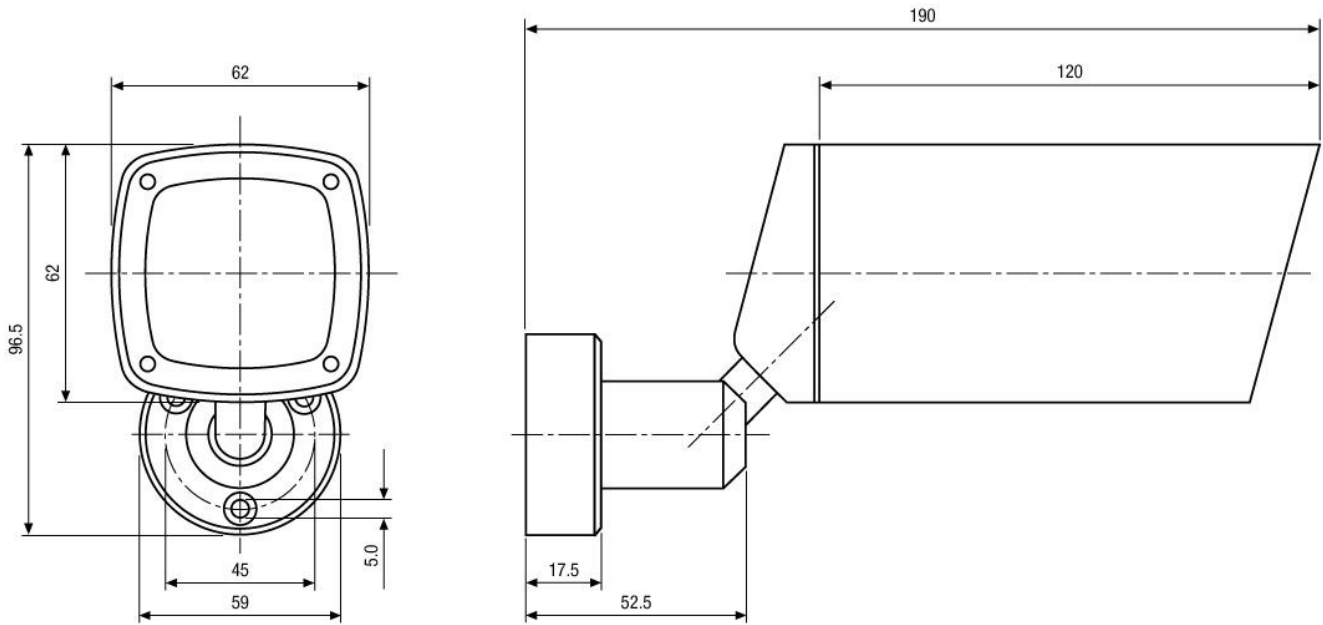

## Specifications (continued)

Flickerless function	yes
White balance	automatic (2000K - 8000K)
Backlight compensation	BLC
Backlight compensation	center weighted
Wide Dynamic Range (WDR)	no
IR cut filter	standard
Video outputs	composite (CVBS)
Lens type	varifocal
Lens	F1.2/F2.0 ~ 360/3.8 ~ 9.5mm with galvanometer controlled iris
Focal length	3,8 mm - 9,5 mm
e-PTZ support	no
Digital zoom	no
Horizontal angle of view	74,2° - 30°
Iris control	DC
MOD (Minimum object distance)	0,15 m
Illumination	white light
Illumination	17x white LEDs, at 30° illumination angle. 13,000mcd (max)
Illumination range	approx. 10m
Dynamic Light Intensity Control (DIC)	yes
Activity detection	no
Serial interfaces	no
Operations	DIP switches for: ALC/ESC, BLC ON/OFF, Flickerless ON/OFF
Cable connection	Wiring for video and voltage supply made, accessible from outside (1.5m long, Video: BNC jack 12/24V input: 2-pin screw terminal)
Kind of mounting	Integrated wall mount with ball joint
Mounting	wall mount, ceiling mount
Mounting	wall or ceiling*)
Temperature range (operation)	-20°C ~ +50°C
Housing material	aluminium
Housing	outdoor
Integrated wall mount	yes
Hidden cable management	yes
Window screen	acrylic glass (clear)
Sunshield	no
Window heater	no
Colour (housing)	Pantone 7541
Vandalism resistant	no
Protection rating	IP67
Alarm inputs	no
Alarm outputs	no
Supply voltage	12VDC, 24VAC
Supply voltage	(10.5-30VDC, 18-28.8VAC)
Power consumption	5W
Dimensions (HxWxD)	see drawing
Weight	680g

## Technical Drawing

Maße/Dimensions: mm

Your partner for eneo products: